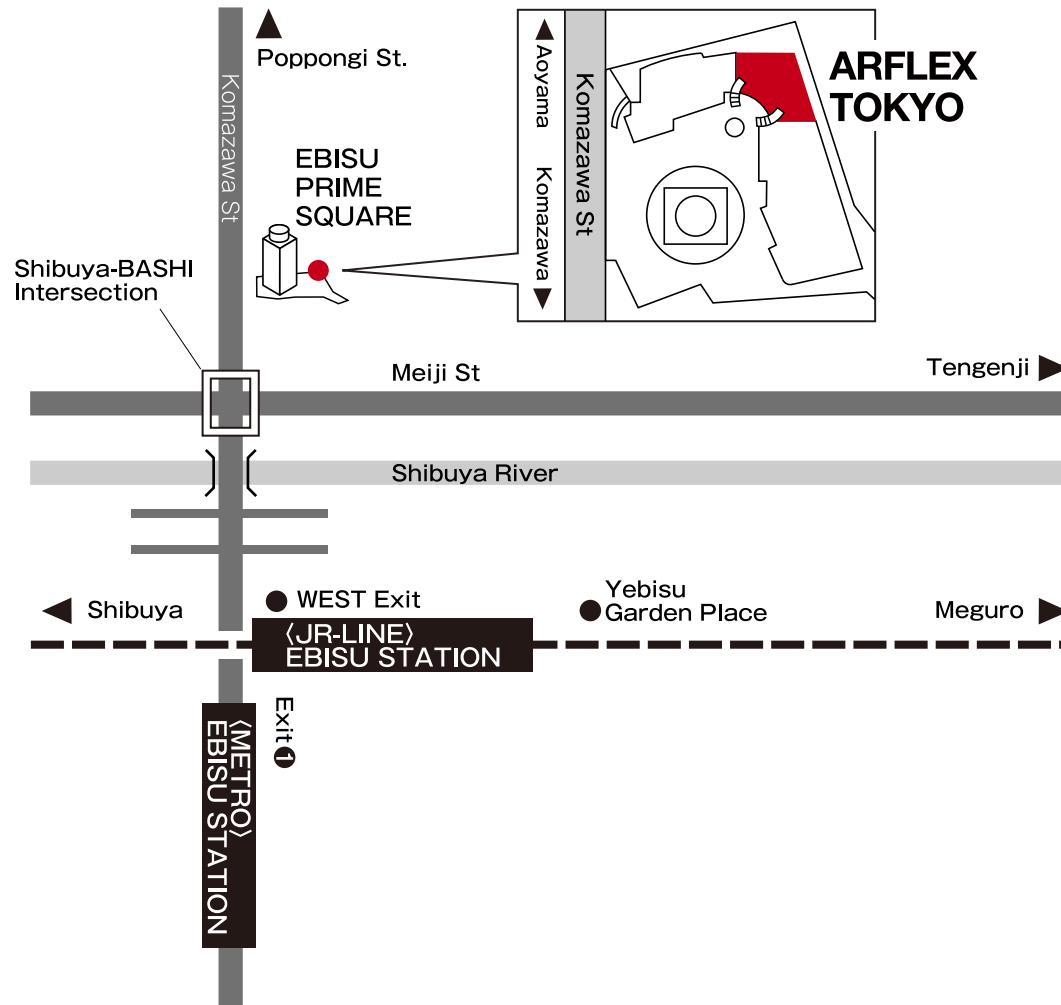

Access Map

ARFLEX TOKYO

1F EBISU PRIME SQUARE 1-1-40
HIROO, SHIBUYA-KU, TOKYO 〒150-0012
tel.03-3486-8899 fax.03-3486-8898
OPEN/11:00am~6:00pm
CLOSED / Wednesday

Access

EBISU STATION
WEST Exit JR (Yamanote Line, Shonan Line, Saikyo Line)
Exit ① METORO (Hibiya Line)
approx. 6-min. walk