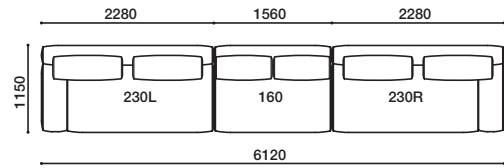

GLE-230L・160・230R

3,426,000 (3,768,600)