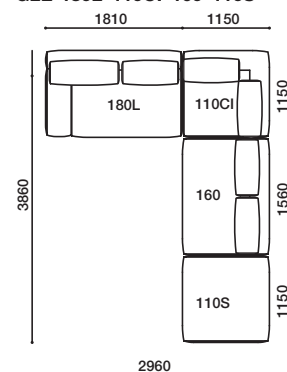

GLE-180L・110CI・160・110S

3,365,000
(3,701,500)