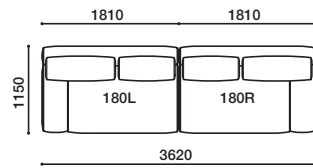

GLE-180L・180R

2,040,000 (2,244,000)