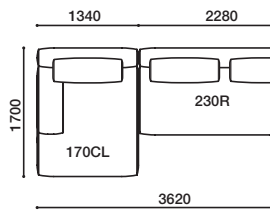

GLE-170CL・230R

2,261,000
(2,487,100)