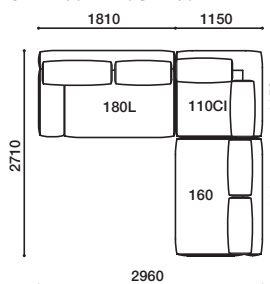

GLE-180L・110CI・160

2,895,000
(3,184,500)