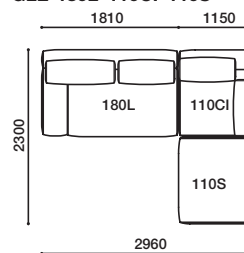

GLE-180L・110CI・110S

2,393,000
(2,632,300)