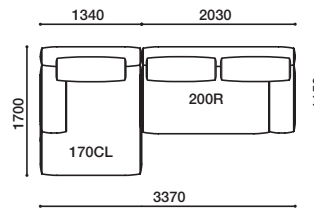

GLE-180L・N170CR

1,968,000
(2,164,800)

GLE-170CL・160R

1,971,000
(2,168,100)

GLE-160L・N170CR

1,885,000
(2,073,500)

GLE-170CL・200R

2,171,000
(2,388,100)