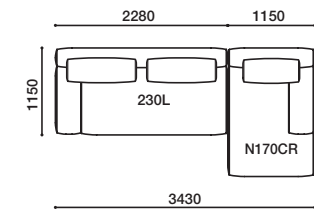

GLE-200L・N170CR

2,085,000
(2,293,500)

GLE-170CL・230R

2,261,000
(2,487,100)

GLE-230L・N170CR

2,175,000
(2,392,500)

GLE-180L・110CI・160

2,895,000
(3,184,500)