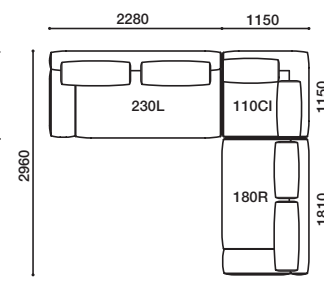

GLE-230L・110CI・180R

3,150,000
(3,465,000)