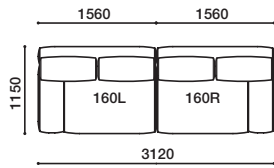

GALE SET EXAMPLE (S=1/100)

F4ランク張り地の場合の価格です。

GLE-160L・160R

1,874,000 (2,061,400)