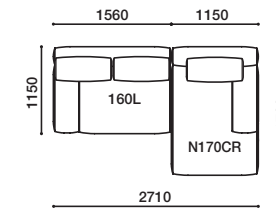

GLE-180L・N170CR

1,968,000
(2,164,800)

GLE-170CL・160R

1,971,000
(2,168,100)

GLE-160L・N170CR

1,885,000
(2,073,500)

GLE-170CL・200R

2,171,000
(2,388,100)