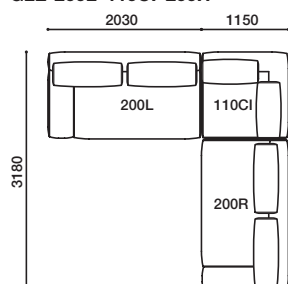

GLE-200L・110CI・200R

3,177,000
(3,494,700)