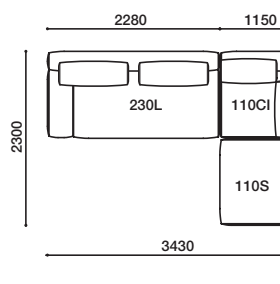

GLE-230L・110CI・110S

2,600,000
(2,860,000)