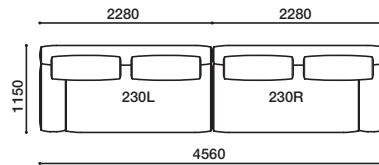

GLE-230L・230R

2,454,000 (2,699,400)