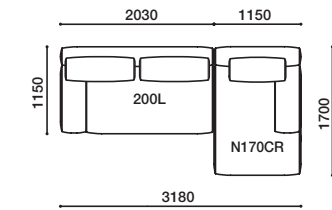

GLE-200L・N170CR

2,085,000
(2,293,500)