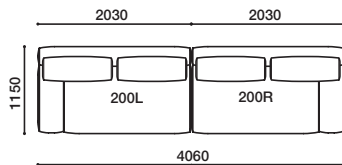

GLE-200L・200R

2,274,000 (2,501,400)