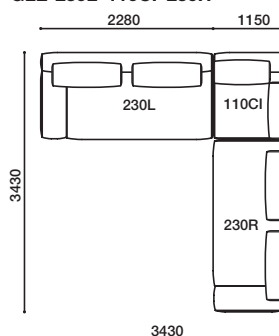

GLE-230L・110CI・230R

3,357,000
(3,692,700)