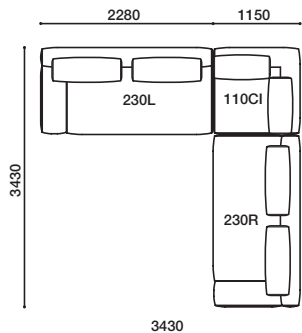

GLE-230L・110CI・230R

3,357,000
(3,692,700)