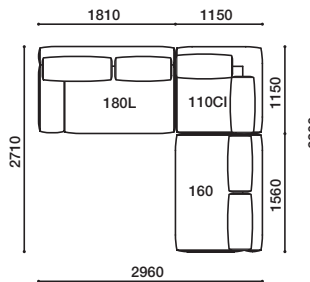

GLE-230L・110CI・110S

GLE-180L・110CI・160

2,895,000
(3,184,500)