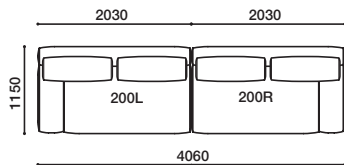

GLE-200L・200R

2,274,000 (2,501,400)