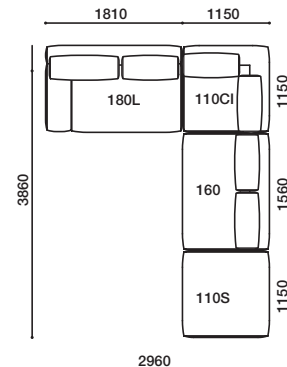

GLE-180L・110CI・160・110S

3,365,000
(3,701,500)