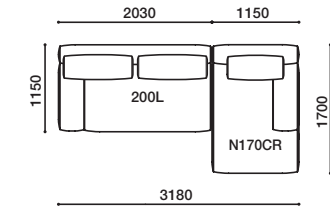

GLE-200L・N170CR

2,085,000
(2,293,500)