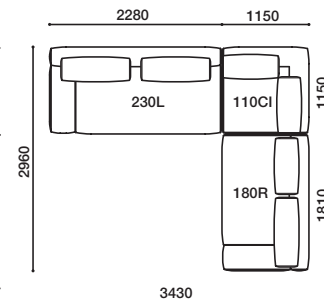

GLE-230L・110CI・180R

3,150,000
(3,465,000)