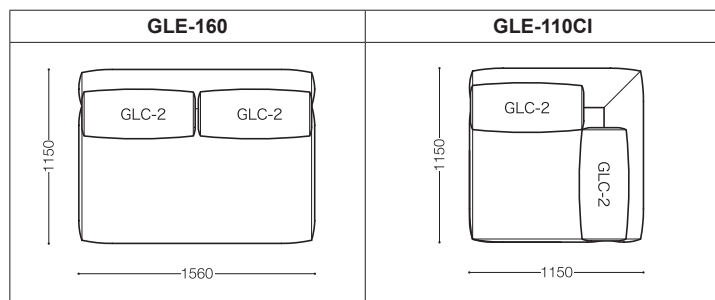

- 不適合張り地がありますので、予めご了承下さい。
- シートクッションは柔らかさをベリーソフト (VSS)、ソフト (SS) の2種類よりお選び頂けます。
- シートクッションのメンテナンス頻度については、P.1の表をご参照下さい。
- クッションセット価格例とは、下のクッションガイドのクッションをのせた場合のセット価格です。
- 全脚ゴムキャップ付
- 製造納期4週間 (革仕様、一部生地の場合は4~5週間)

GALE クッションガイド (クッションについては P.13 をご参照下さい。)