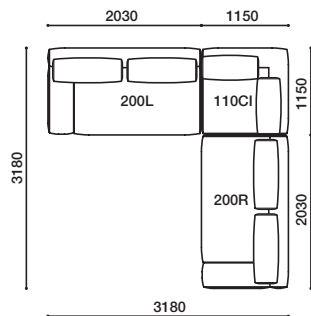

GLE-200L・110CI・200R

3,177,000
(3,494,700)