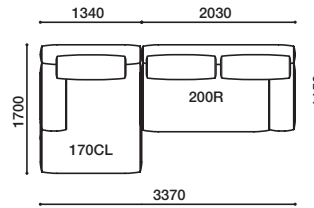

GLE-180L・N170CR

1,968,000
(2,164,800)

GLE-170CL・160R

1,971,000
(2,168,100)

GLE-160L・N170CR

1,885,000
(2,073,500)

GLE-170CL・200R

2,171,000
(2,388,100)