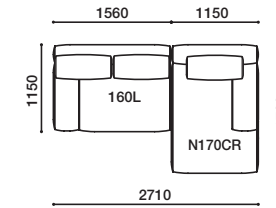

GLE-180L・N170CR

1,968,000
(2,164,800)

GLE-170CL・160R

1,971,000
(2,168,100)

GLE-160L・N170CR

1,885,000
(2,073,500)

GLE-170CL・200R

2,171,000
(2,388,100)