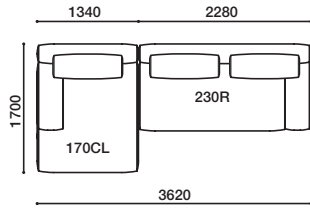

GLE-170CL・230R

2,261,000
(2,487,100)