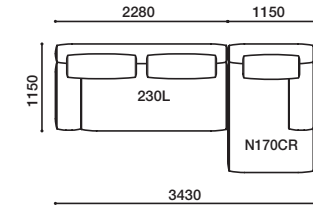

GLE-200L・N170CR

2,085,000
(2,293,500)

GLE-170CL・230R

2,261,000
(2,487,100)

GLE-230L・N170CR

2,175,000
(2,392,500)

GLE-180L・110CI・160

2,895,000
(3,184,500)