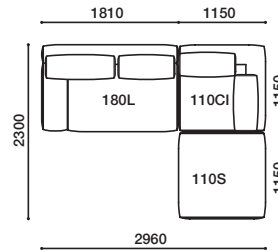

GLE-180L・110CI・110S

2,393,000
(2,632,300)