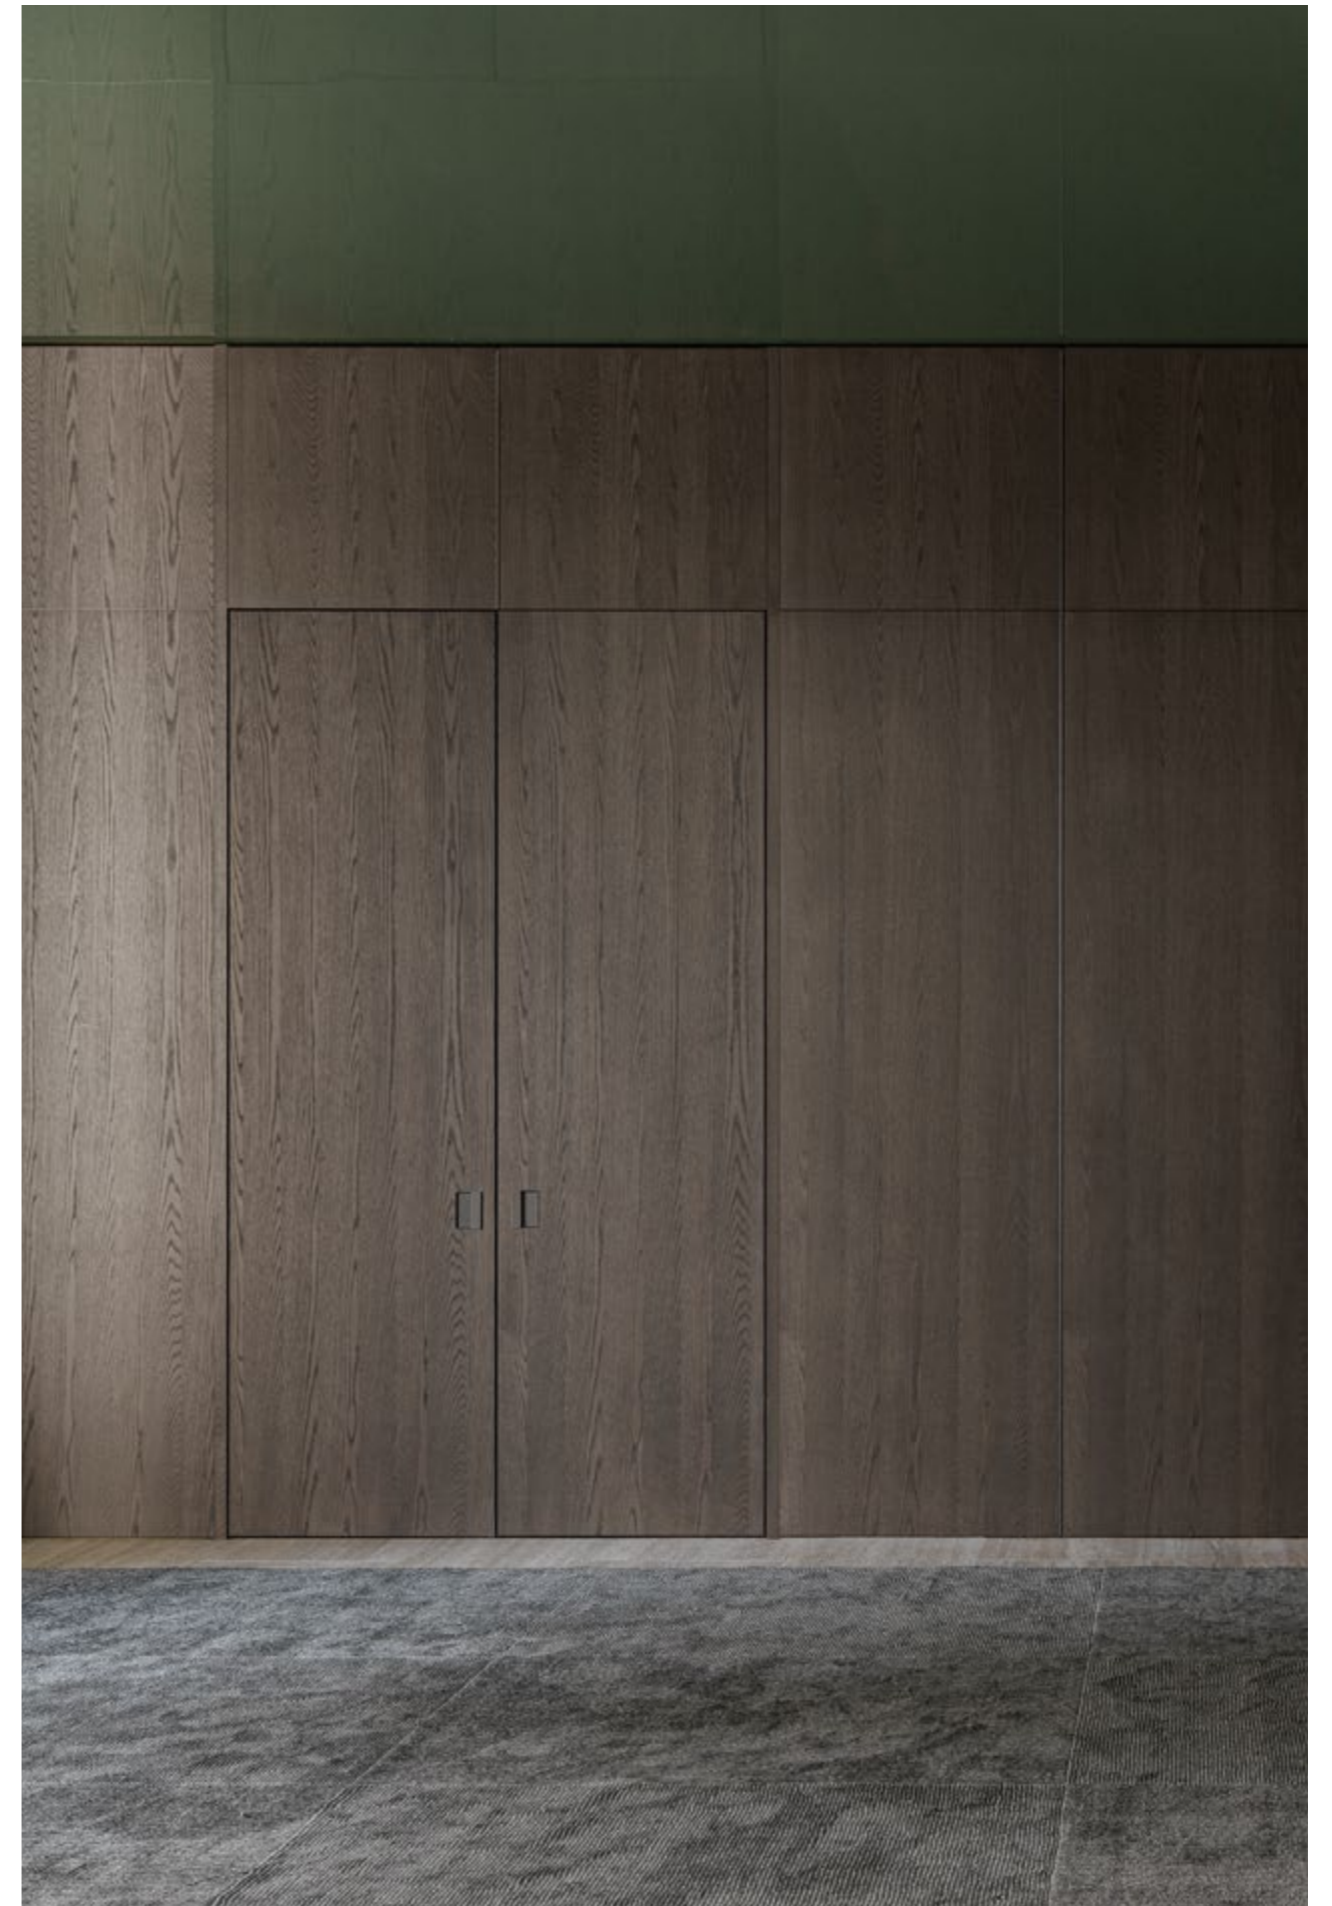

ARIAL BOISERIE—
COFFEE OAK PANELS,
PEWTER PROFILES AND
CUSPIDE, PIVOT DOUBLE
DOORS BY PUSHING,
SUPERQUADRO HANDLES
PORTA VOLTA CHAIR—

BOISERIE ARIAL—
PANNELLI ROVERE CAFFÈ,
PROFILI E CUSPIDE PELTRO,
PORTA A BILICO DOPPIA
A SPINGERE, MANIGLIE
SUPERQUADRO
SEDIA PORTA VOLTA—