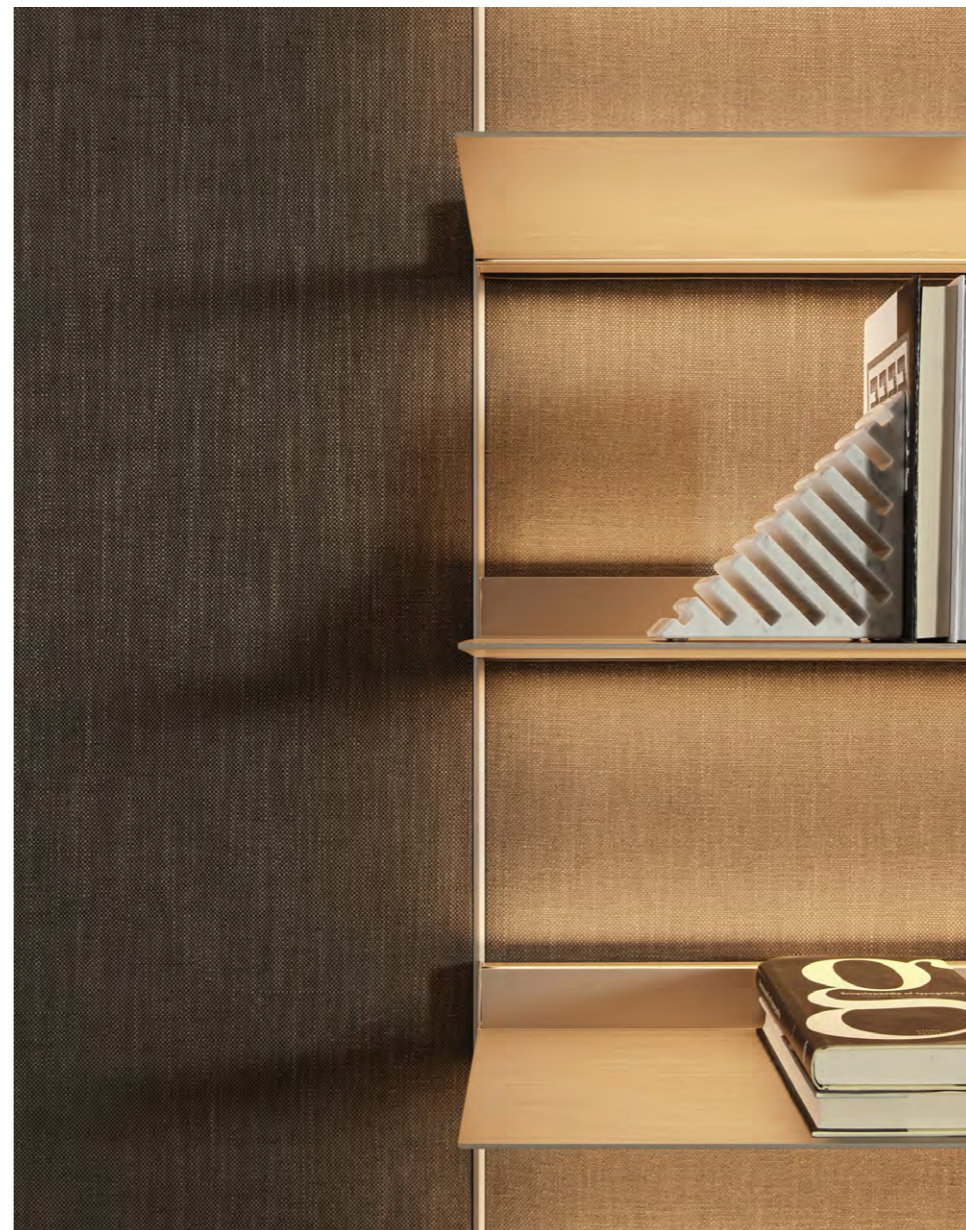

ARIAL BOISERIE—
RIVER ROCK BLEND FABRIC
COVERING PANELS,
IRIS CUSPIDE
PASS-WORD EVOLUTION
LIVING SYSTEM—
MAYLIS COFFEE TABLES—

BOISERIE ARIAL—
PANNELLI DI RIVESTIMENTO
TESSUTO BLEND RIVER ROCKS
CUSPIDE IRIS
PASS-WORD EVOLUTION
LIVING SYSTEM—
TAVOLINI MAYLIS—