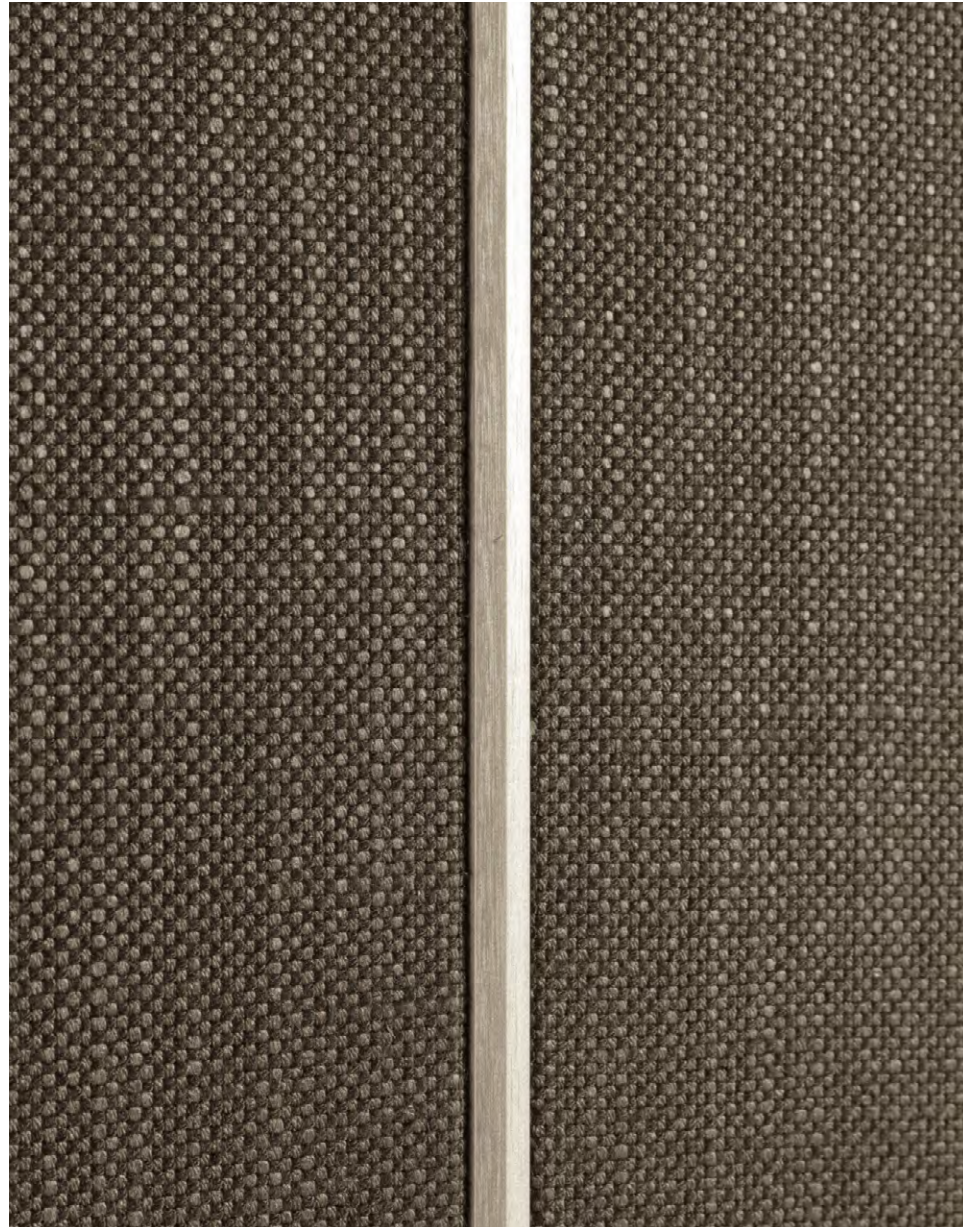

ARIAL BOISERIE—
RIVER ROCK BLEND FABRIC
COVERING PANELS,
IRIS CUSPIDE

BOISERIE ARIAL—
PANNELLI DI RIVESTIMENTO
TESSUTO BLEND RIVER ROCKS
CUSPIDE IRIS