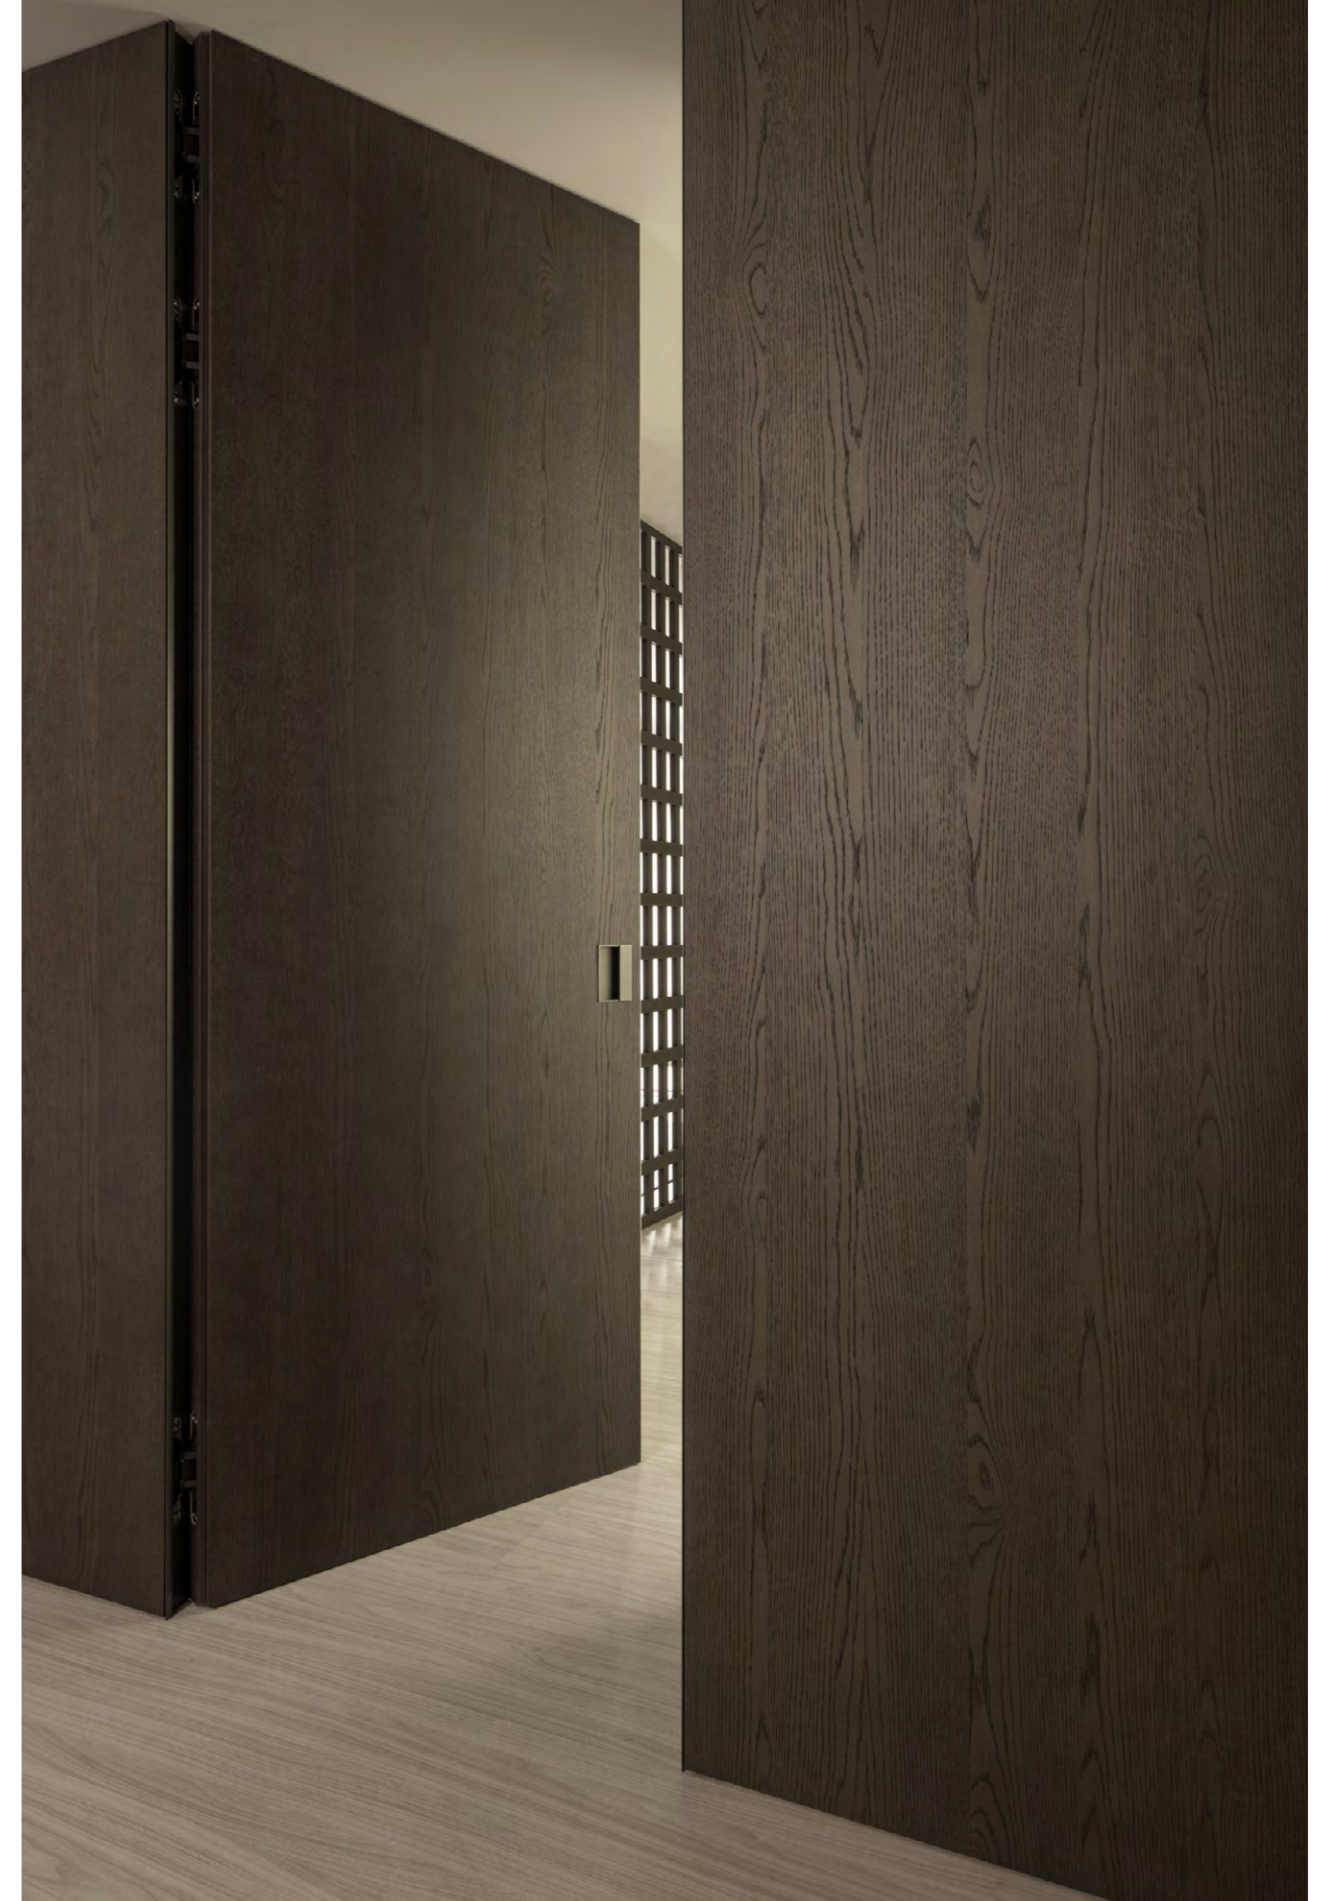

ARIAL BOISERIE AND DOORS—
COFFEE OAK
COVERING PANELS,
PEWTER CUSPIDE AND
SUPERQUADRO HANDLE

BOISERIE E PORTE ARIAL—
PANNELLI DI RIVESTIMENTO
ROVERE CAFFE
CUSPIDE E MANIGLIA
SUPERQUADRO PELTO