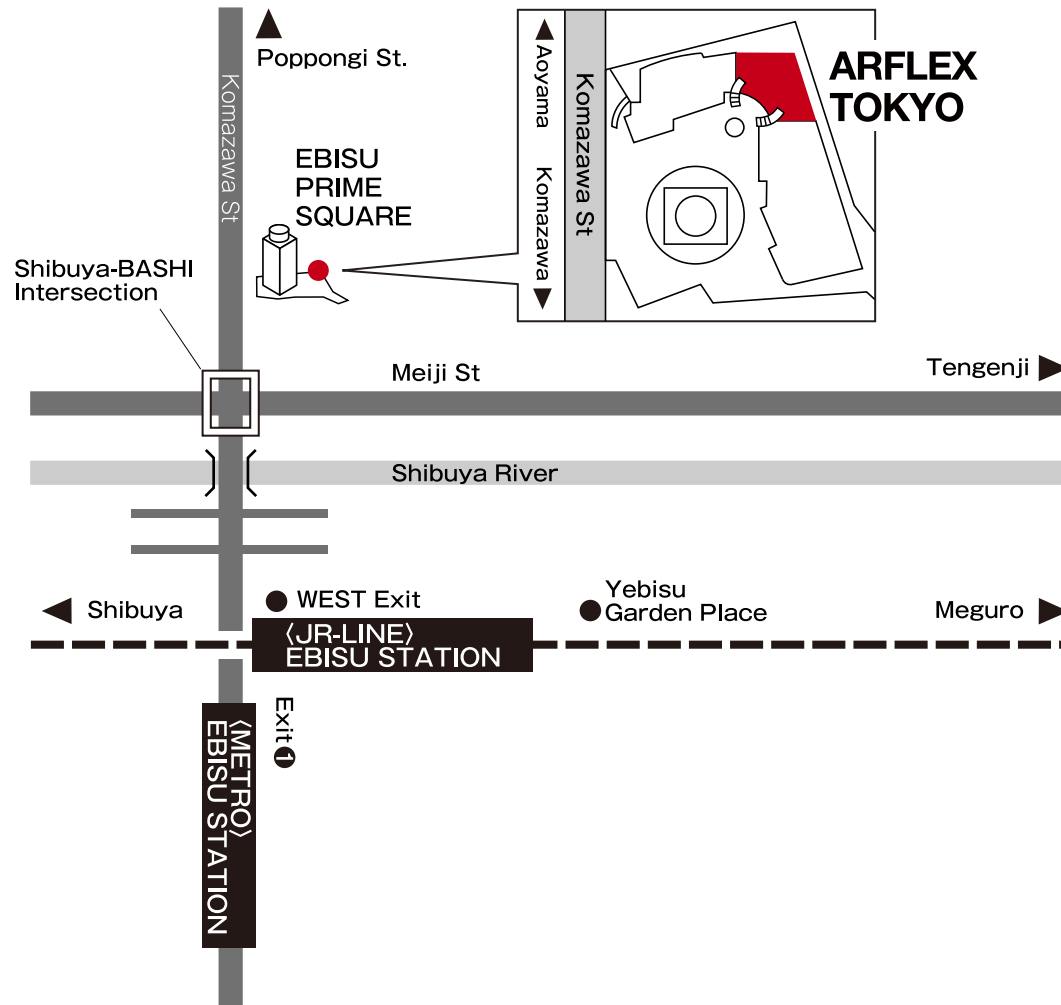

Access Map

ARFLEX TOKYO

1F EBISU PRIME SQUARE 1-1-40

HIROO, SHIBUYA-KU, TOKYO 〒150-0012

tel.03-3486-8899 fax.03-3486-8898

OPEN/11:00am~7:00pm

CLOSED / Wednesday

Access

EBISU STATION

WEST Exit JR (Yamanote Line, Shonan Line, Saikyo Line)

Exit ① METORO (Hibiya Line)

approx. 6-min. walk