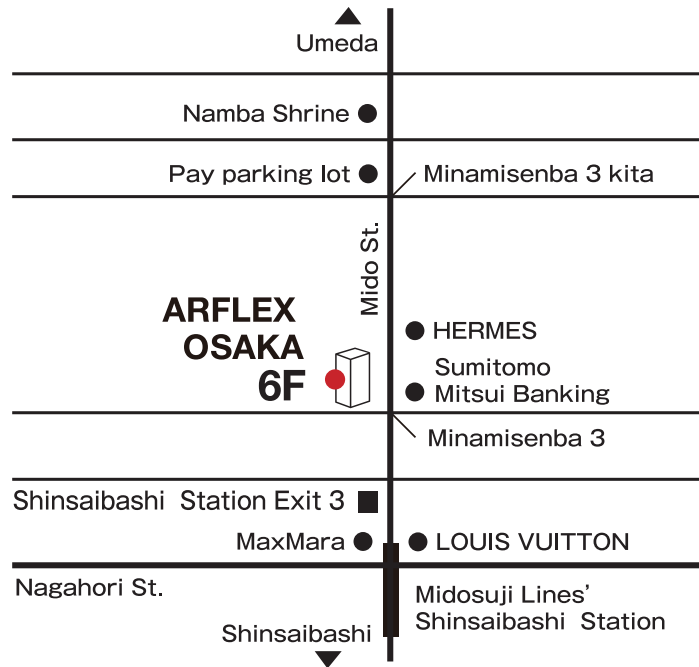

Access Map

ARFLEX OSAKA

6th floor, 4-2-11 Minamisenba, Chuo-ku Osaka City,
Osaka 542-0081

tel.06-6258-8822 fax.06-6258-8824

Hours : 11:00 a.m.–7:00 p.m.

Closed : Wednesdays & public holidays

Access

Exit 3 Midosuji subway line <Shinsaibashi Station>
approx. 2-min. walk

Paid parking is available next door.