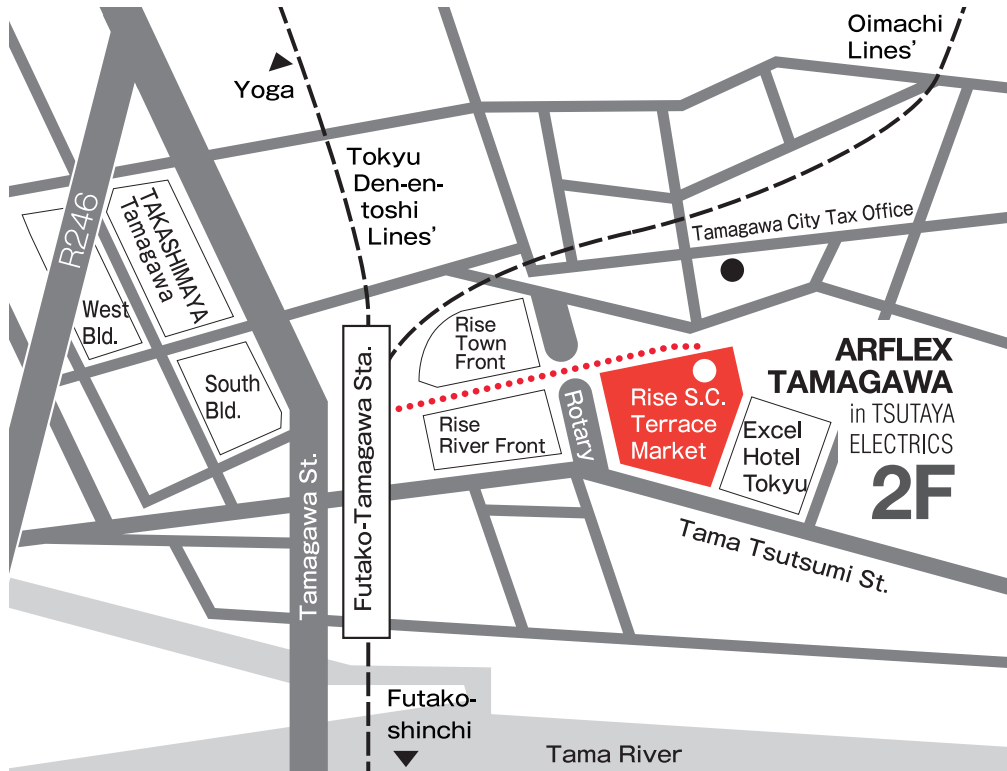

Access Map

ARFLEX TAMAGAWA

Futakotamagawa Rise S.C. Terrace Market, 2nd floor,
1-14-1 Tamagawa Setagaya-ku,

Tokyo 158-0094

tel.03-5717-9222 fax.03-5717-9223

Hours : 11:00 a.m.–7:00 p.m.

Closed : (some irregular closings)

Access

Go right out of the ticket gate at Tokyu Den-en-toshi/Oimachi Lines'

Futako-Tamagawa Station and proceed for about 200 meters to

Futako Tamagawa Rise Shopping Center & Terrace Market (approx. 3 min. walk).