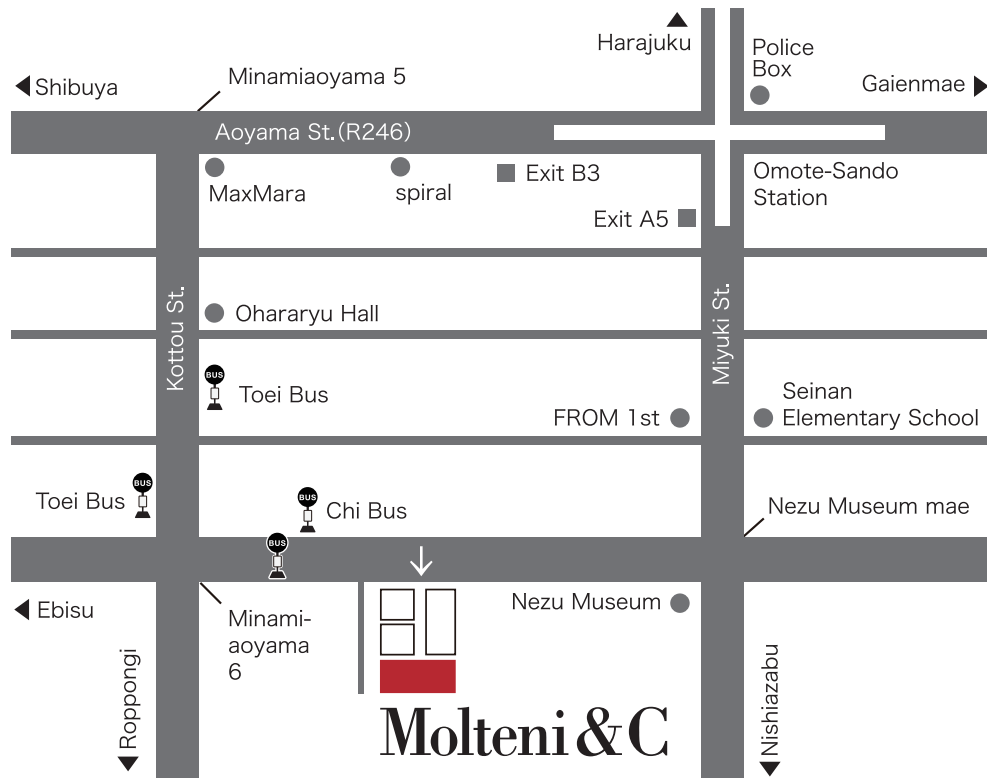

Access Map

MOLTENI TOKYO

Almost Blue-B, 1st floor,
6-4-6 Minamiaoyama, Minato-ku
Tokyo 107-0062
tel.03-3400-3322 fax.03-3400-3330
Hours : 11:00 a.m.–7:00 p.m.
Closed : Wednesdays & public holidays

Access

Exit A5 Metro' s Ginza,
Hanzomon & Chiyoda subway lines
<Omote-sando Station>
approx. 8-min. walk

By bus

Toei Bus Shibu 88
Get off at the Minami-Aoyama-Rokuchome stop.
approx. 1-min. walk

Toei Bus To 01
Get off at the Aoyama-Gakuin-Chutobu stop.
approx. 3-min. walk

Chi Bus Aoyama loop route—Bus can be boarded outside
Tokyo Metro' s Akasaka-mitsuke Station, among other stops.
Get off at the Minami-Aoyama-Rokuchome stop.
approx. 1-min. walk