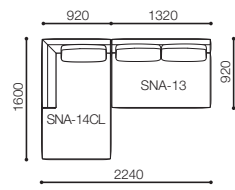

SONA<DUO>SET EXAMPLE (S=1/100) F4ランク張り地の場合の価格です。

889,000
(977,900)

905,000
(995,500)

912,000
(1,003,200)

930,000
(1,023,000)

889,000
(977,900)

SNA-DUO3L

905,000
(995,500)

912,000
(1,003,200)

930,000
(1,023,000)

946,000
(1,040,600)

956,000
(1,051,600)

969,000
(1,065,900)

979,000
(1,076,900)

946,000
(1,040,600)

956,000
(1,051,600)

969,000
(1,065,900)

979,000
(1,076,900)