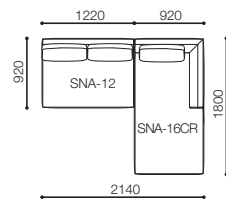

品名 / サイズ	品番	価格 ¥ [本体価格 (税込価格)]				
		F2	F3	F4	F5	F6
ソーナデュオ 5L (SNA-12+16CL+SNC-M1×3)  W.2140 D.1800 H.660 SH.400	SNA-DUO5L	818,000 (899,800)	876,000 (963,600)	912,000 (1,003,200)	950,000 (1,045,000)	983,000 (1,081,300)
ソーナデュオ 5R (SNA-12+16CR+SNC-M1×3)  W.2140 D.1800 H.660 SH.400	SNA-DUO5R	818,000 (899,800)	876,000 (963,600)	912,000 (1,003,200)	950,000 (1,045,000)	983,000 (1,081,300)
ソーナデュオ 6L (SNA-12BR+16CL+SNC-M1×3)  W.2320 D.1800 H.660 SH.400	SNA-DUO6L	872,000 (959,200)	929,000 (1,021,900)	969,000 (1,065,900)	1,010,000 (1,111,000)	1,042,000 (1,146,200)
ソーナデュオ 6R (SNA-12BL+16CR+SNC-M1×3)  W.2320 D.1800 H.660 SH.400	SNA-DUO6R	872,000 (959,200)	929,000 (1,021,900)	969,000 (1,065,900)	1,010,000 (1,111,000)	1,042,000 (1,146,200)
ソーナデュオ 7L (SNA-13+16CL+SNC-M1×3)  W.2240 D.1800 H.660 SH.400	SNA-DUO7L	836,000 (919,600)	893,000 (982,300)	930,000 (1,023,000)	968,000 (1,064,800)	1,000,000 (1,100,000)
ソーナデュオ 7R (SNA-13+16CR+SNC-M1×3)  W.2240 D.1800 H.660 SH.400	SNA-DUO7R	836,000 (919,600)	893,000 (982,300)	930,000 (1,023,000)	968,000 (1,064,800)	1,000,000 (1,100,000)
ソーナデュオ 8L (SNA-13BR+16CL+SNC-M1×3)  W.2420 D.1800 H.660 SH.400	SNA-DUO8L	880,000 (968,000)	941,000 (1,035,100)	979,000 (1,076,900)	1,018,000 (1,119,800)	1,053,000 (1,158,300)
ソーナデュオ 8R (SNA-13BL+16CR+SNC-M1×3)  W.2420 D.1800 H.660 SH.400	SNA-DUO8R	880,000 (968,000)	941,000 (1,035,100)	979,000 (1,076,900)	1,018,000 (1,119,800)	1,053,000 (1,158,300)

SNA-DUO1R

889,000
(977,900)

SNA-DUO3R

905,000
(995,500)

SNA-DUO5R

912,000
(1,003,200)

SNA-DUO7R

930,000
(1,023,000)