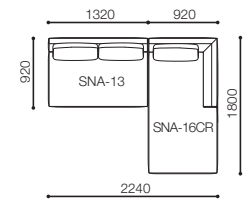

品名 / サイズ	品番	価格 ¥ [本体価格 (税込価格)]				
		F2	F3	F4	F5	F6
ソーナデュオ 5L (SNA-12+16CL+SNC-M1×3)  W.2140 D.1800 H.660 SH.400	SNA-DUO5L	818,000 (899,800)	876,000 (963,600)	912,000 (1,003,200)	950,000 (1,045,000)	983,000 (1,081,300)
ソーナデュオ 5R (SNA-12+16CR+SNC-M1×3)  W.2140 D.1800 H.660 SH.400	SNA-DUO5R	818,000 (899,800)	876,000 (963,600)	912,000 (1,003,200)	950,000 (1,045,000)	983,000 (1,081,300)
ソーナデュオ 6L (SNA-12BR+16CL+SNC-M1×3)  W.2320 D.1800 H.660 SH.400	SNA-DUO6L	872,000 (959,200)	929,000 (1,021,900)	969,000 (1,065,900)	1,010,000 (1,111,000)	1,042,000 (1,146,200)
ソーナデュオ 6R (SNA-12BL+16CR+SNC-M1×3)  W.2320 D.1800 H.660 SH.400	SNA-DUO6R	872,000 (959,200)	929,000 (1,021,900)	969,000 (1,065,900)	1,010,000 (1,111,000)	1,042,000 (1,146,200)
ソーナデュオ 7L (SNA-13+16CL+SNC-M1×3)  W.2240 D.1800 H.660 SH.400	SNA-DUO7L	836,000 (919,600)	893,000 (982,300)	930,000 (1,023,000)	968,000 (1,064,800)	1,000,000 (1,100,000)
ソーナデュオ 7R (SNA-13+16CR+SNC-M1×3)  W.2240 D.1800 H.660 SH.400	SNA-DUO7R	836,000 (919,600)	893,000 (982,300)	930,000 (1,023,000)	968,000 (1,064,800)	1,000,000 (1,100,000)
ソーナデュオ 8L (SNA-13BR+16CL+SNC-M1×3)  W.2420 D.1800 H.660 SH.400	SNA-DUO8L	880,000 (968,000)	941,000 (1,035,100)	979,000 (1,076,900)	1,018,000 (1,119,800)	1,053,000 (1,158,300)
ソーナデュオ 8R (SNA-13BL+16CR+SNC-M1×3)  W.2420 D.1800 H.660 SH.400	SNA-DUO8R	880,000 (968,000)	941,000 (1,035,100)	979,000 (1,076,900)	1,018,000 (1,119,800)	1,053,000 (1,158,300)

SNA-DUO1R

889,000
(977,900)

SNA-DUO3R

905,000
(995,500)

SNA-DUO5R

912,000
(1,003,200)

SNA-DUO7R

930,000
(1,023,000)

SNA-DUO1L

889,000
(977,900)

SNA-DUO3L

905,000
(995,500)

SNA-DUO5L

912,000
(1,003,200)

SNA-DUO7L

930,000
(1,023,000)