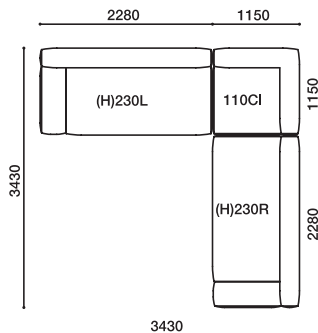

GLE-(H)230L・110CI・(H)230R