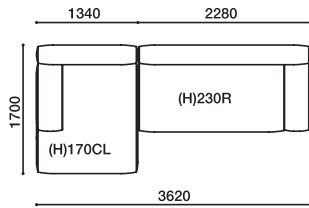

GLE-(H)170CL・(H)230R