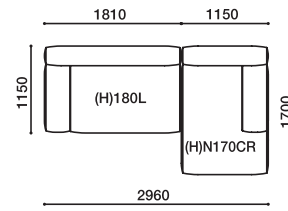

# GALE SET EXAMPLE (S=1/100)

GLE-(H)170CL・130R

GLE-(H)130L・(H)N170CR

GLE-(H)170CL・(H)180R

GLE-(H)180L・(H)N170CR

GLE-(H)170CL・(H)160R

GLE-(H)160L・(H)N170CR

GLE-(H)170CL・(H)200R