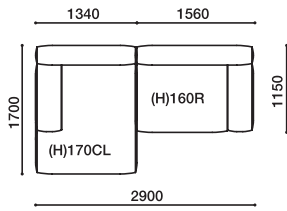

# GALE SET EXAMPLE (S=1/100)

GLE-(H)170CL・130R

GLE-(H)130L・(H)N170CR

GLE-(H)170CL・(H)180R

GLE-(H)180L・(H)N170CR

GLE-(H)170CL・(H)160R

GLE-(H)160L・(H)N170CR

GLE-(H)170CL・(H)200R