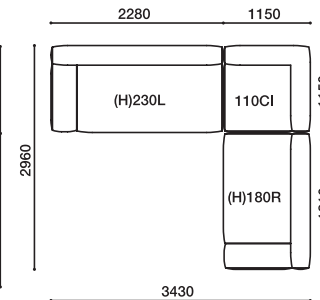

GLE-(H)230L・110CI・(H)180R