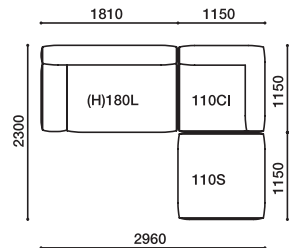

GLE-(H)180L・110CI・110S