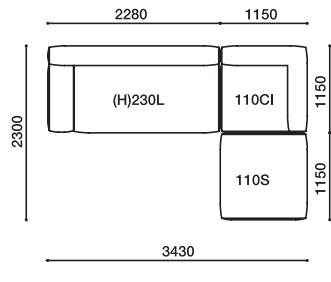

GLE-(H)230L・110CI・110S