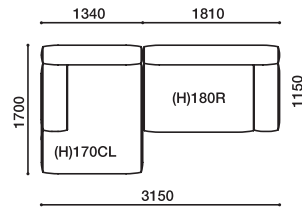

# GALE SET EXAMPLE (S=1/100)

GLE-(H)170CL・130R

GLE-(H)130L・(H)N170CR

GLE-(H)170CL・(H)180R

GLE-(H)180L・(H)N170CR

GLE-(H)170CL・(H)160R

GLE-(H)160L・(H)N170CR

GLE-(H)170CL・(H)200R