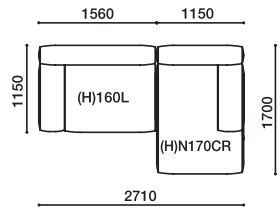

# GALE SET EXAMPLE (S=1/100)

GLE-(H)170CL・130R

GLE-(H)130L・(H)N170CR

GLE-(H)170CL・(H)180R

GLE-(H)180L・(H)N170CR

GLE-(H)170CL・(H)160R

GLE-(H)160L・(H)N170CR

GLE-(H)170CL・(H)200R