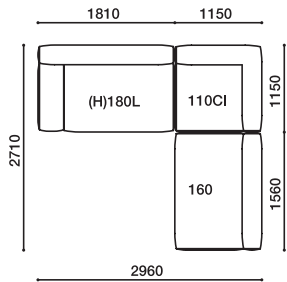

GLE-(H)180L・110CI・160