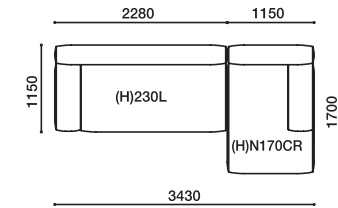

GLE-(H)230L・(H)N170CR