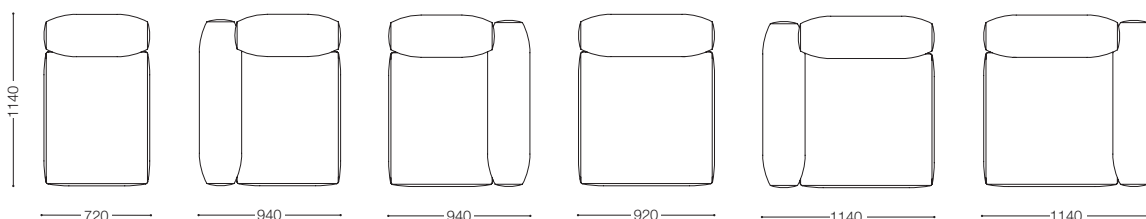

- 不適合張り地がありますので、予めご了承下さい。
- 製造納期3週間(車仕様の場合は4~5週間)

OMNIO