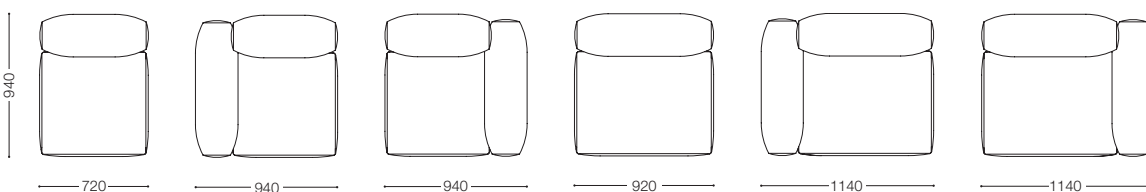

- 不適合張り地がありますので、予めご了承下さい。
- 製造納期3週間(革仕様の場合は4~5週間)

OMNIO