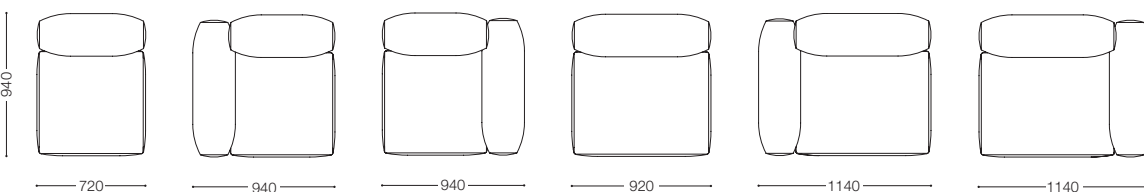

- 不適合張り地がありますので、予めご了承下さい。
- 製造納期3週間(革仕様の場合は4~5週間)

OMNIO