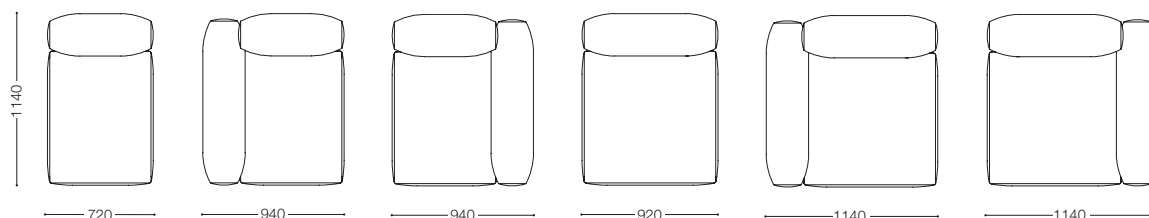

- 不適合張り地がありますので、予めご了承下さい。
- 製造納期3週間(革仕様の場合は4~5週間)

OMNIO