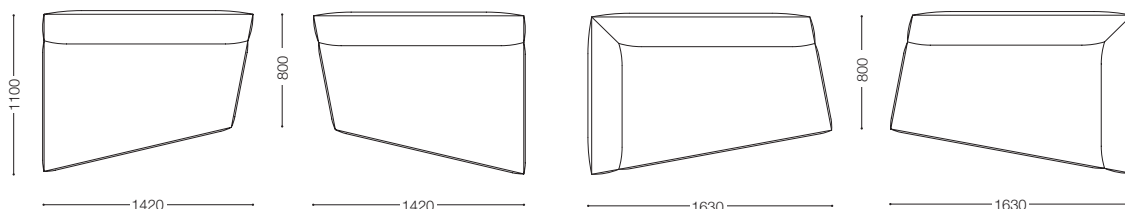

CF

品名	サイズ	品番	価格 ¥		[本体価格 / 税込価格]							
			nude	F2	F3	F4	F5	F6	L1	L3	L4	
羽毛クッション 	W.500 H.500 T.120	OLC-1N (ヌード)	12,000 (12,960)									
		OLC-1CV (カバー)		11,000 (11,880)	14,000 (15,120)	16,000 (17,280)	18,000 (19,440)	19,000 (20,520)	35,000 (37,800)	49,000 (52,920)	66,000 (71,280)	
		OLC-1N+1CV		23,000 (24,840)	26,000 (28,080)	28,000 (30,240)	30,000 (32,400)	31,000 (33,480)	47,000 (50,760)	61,000 (65,880)	78,000 (84,240)	
羽毛クッション 	W.600 H.550 T.120	OLC-2N (ヌード)	14,000 (15,120)									
		OLC-2CV (カバー)		13,000 (14,040)	16,000 (17,280)	19,000 (20,520)	21,000 (22,680)	23,000 (24,840)	44,000 (47,520)	59,000 (63,720)	76,000 (82,080)	
		OLC-2N+2CV		27,000 (29,160)	30,000 (32,400)	33,000 (35,640)	35,000 (37,800)	37,000 (39,960)	58,000 (62,640)	73,000 (78,840)	90,000 (97,200)	
羽毛クッション 	W.800 H.550 T.160	OLC-3N (ヌード)	16,000 (17,280)									
		OLC-3CV (カバー)		16,000 (17,280)	20,000 (21,600)	24,000 (25,920)	26,000 (28,080)	28,000 (30,240)	58,000 (62,640)	72,000 (77,760)	92,000 (99,360)	
		OLC-3N+3CV		32,000 (34,560)	36,000 (38,880)	40,000 (43,200)	42,000 (45,360)	44,000 (47,520)	74,000 (79,920)	88,000 (95,040)	108,000 (116,640)	

- 不適合張り地がありますので、予めご了承下さい。
- 脚部は白(W)と黒(BK)の2色からお選び頂けます。
- 製造納期3週間

OLTANO