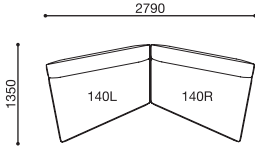

OLTANO SET EXAMPLE (S=1/100)

OLT-140L · 140R