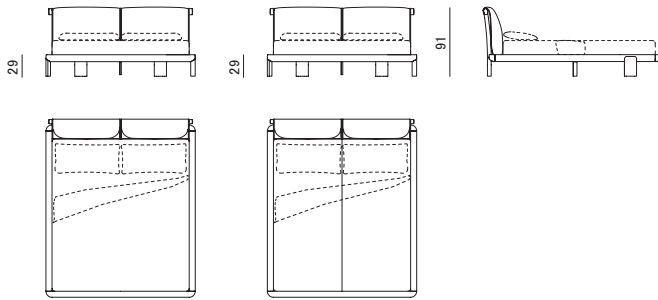

Tibeau Bed

Design: Gamfratesi

※表示価格は日本国内のみ有効です。

TLTベッド 161/181/201

TLTベッド 162/182/202

	価格 ¥	B	A	K	W	Z	P	L	S	U
W.1600 D.2000 H.910(本体:H.290)										
TIBEAU-TLT161(RC)		2,669,000 <2,935,900>	2,681,000 <2,949,100>	2,706,000 <2,976,600>	2,732,000 <3,005,200>	2,806,000 <3,086,600>	2,886,000 <3,174,600>	2,924,000 <3,216,400>	3,030,000 <3,333,000>	3,076,000 <3,383,600>
TIBEAU-TLT162(RC)		2,701,000 <2,971,100>	2,713,000 <2,984,300>	2,738,000 <3,011,800>	2,764,000 <3,040,400>	2,837,000 <3,120,700>	2,917,000 <3,208,700>	2,956,000 <3,251,600>	3,061,000 <3,367,100>	3,108,000 <3,418,800>
W.1800 D.2000 H.910(本体:H.290)										
TIBEAU-TLT181(RC)		2,713,000 <2,984,300>	2,725,000 <2,997,500>	2,750,000 <3,025,000>	2,776,000 <3,053,600>	2,849,000 <3,133,900>	2,929,000 <3,221,900>	2,968,000 <3,264,800>	3,073,000 <3,380,300>	3,119,000 <3,430,900>
TIBEAU-TLT182(RC)		2,715,000 <2,986,500>	2,727,000 <2,999,700>	2,752,000 <3,027,200>	2,778,000 <3,055,800>	2,852,000 <3,137,200>	2,931,000 <3,224,100>	2,970,000 <3,267,000>	3,076,000 <3,383,600>	3,122,000 <3,434,200>
W.2000 D.2000 H.910(本体:H.290)										
TIBEAU-TLT201(RC)		2,968,000 <3,264,800>	2,982,000 <3,280,200>	3,009,000 <3,309,900>	3,037,000 <3,340,700>	3,118,000 <3,429,800>	3,206,000 <3,526,600>	3,249,000 <3,573,900>	3,365,000 <3,701,500>	3,416,000 <3,757,600>
TIBEAU-TLT202(RC)		2,965,000 <3,261,500>	2,979,000 <3,276,900>	3,007,000 <3,307,700>	3,034,000 <3,337,400>	3,115,000 <3,426,500>	3,203,000 <3,523,300>	3,246,000 <3,570,600>	3,363,000 <3,699,300>	3,413,000 <3,754,300>