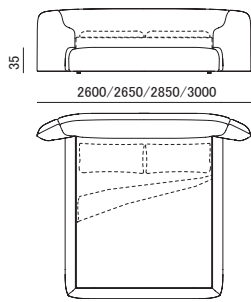

Theo Bed

Design:Yabu Pushelberg

※表示価格は日本国内のみ有効です。

TLE ベッド QS1/161/181

TLE セパレート 162/182

W.1550 D.2050 H.860(本体:H.350)	価格 ¥	B	A	K	W	Z	P	L	S	U
THEO-TLEQS1(PA)		2,114,000 <2,325,400>	2,144,000 <2,358,400>	2,204,000 <2,424,400>	2,262,000 <2,488,200>	2,442,000 <2,686,200>	2,602,000 <2,862,200>	2,789,000 <3,067,900>	3,206,000 <3,526,600>	3,463,000 <3,809,300>
W.1600 D.2000 H.860(本体:H.350)										
THEO-TLE161(PA)		2,114,000 <2,325,400>	2,144,000 <2,358,400>	2,204,000 <2,424,400>	2,262,000 <2,488,200>	2,442,000 <2,686,200>	2,602,000 <2,862,200>	2,789,000 <3,067,900>	3,206,000 <3,526,600>	3,463,000 <3,809,300>
THEO-TLE162(PA)		2,145,000 <2,359,500>	2,176,000 <2,393,600>	2,236,000 <2,459,600>	2,294,000 <2,523,400>	2,474,000 <2,721,400>	2,633,000 <2,896,300>	2,820,000 <3,102,000>	3,238,000 <3,561,800>	3,494,000 <3,843,400>
W.1800 D.2000 H.860(本体:H.350)										
THEO-TLE181(PA)		2,157,000 <2,372,700>	2,188,000 <2,406,800>	2,248,000 <2,472,800>	2,306,000 <2,536,600>	2,486,000 <2,734,600>	2,645,000 <2,909,500>	2,832,000 <3,115,200>	3,250,000 <3,575,000>	3,506,000 <3,856,600>
THEO-TLE182(PA)		2,159,000 <2,374,900>	2,190,000 <2,409,000>	2,250,000 <2,475,000>	2,308,000 <2,538,800>	2,488,000 <2,736,800>	2,647,000 <2,911,700>	2,835,000 <3,118,500>	3,252,000 <3,577,200>	3,508,000 <3,858,800>

TLE ベッド 16C1/18C1

W.1600 D.2000 H.860(本体:H.350)	価格 ¥	B	A	K	W	Z	P	L	S	U
THEO-TLE16C1(PA)		2,570,000 <2,827,000>	2,599,000 <2,858,900>	2,659,000 <2,924,900>	2,719,000 <2,990,900>	2,898,000 <3,187,800>	3,050,000 <3,355,000>	3,236,000 <3,559,600>	3,655,000 <4,020,500>	3,911,000 <4,302,100>
W.1800 D.2000 H.860(本体:H.350)										
THEO-TLE18C1(PA)		2,570,000 <2,827,000>	2,599,000 <2,858,900>	2,659,000 <2,924,900>	2,719,000 <2,990,900>	2,898,000 <3,187,800>	3,050,000 <3,355,000>	3,236,000 <3,559,600>	3,655,000 <4,020,500>	3,911,000 <4,302,100>