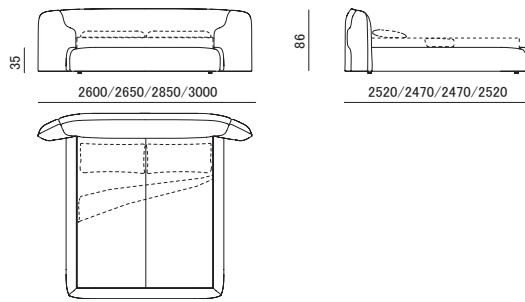

Theo Bed

Design:Yabu Pushelberg

※表示価格は日本国内のみ有効です。

TLE ベッド QS1/161/181

TLE セパレート 162/182

W.1550 D.2050 H.860(本体:H.350)	価格 ¥	B	A	K	W	Z	P	L	S	U
THEO-TLEQS1(PA)		2,114,000 <2,325,400>	2,144,000 <2,358,400>	2,204,000 <2,424,400>	2,262,000 <2,488,200>	2,442,000 <2,686,200>	2,602,000 <2,862,200>	2,789,000 <3,067,900>	3,206,000 <3,526,600>	3,463,000 <3,809,300>
W.1600 D.2000 H.860(本体:H.350)										
THEO-TLE161(PA)		2,114,000 <2,325,400>	2,144,000 <2,358,400>	2,204,000 <2,424,400>	2,262,000 <2,488,200>	2,442,000 <2,686,200>	2,602,000 <2,862,200>	2,789,000 <3,067,900>	3,206,000 <3,526,600>	3,463,000 <3,809,300>
THEO-TLE162(PA)		2,145,000 <2,359,500>	2,176,000 <2,393,600>	2,236,000 <2,459,600>	2,294,000 <2,523,400>	2,474,000 <2,721,400>	2,633,000 <2,896,300>	2,820,000 <3,102,000>	3,238,000 <3,561,800>	3,494,000 <3,843,400>
W.1800 D.2000 H.860(本体:H.350)										
THEO-TLE181(PA)		2,157,000 <2,372,700>	2,188,000 <2,406,800>	2,248,000 <2,472,800>	2,306,000 <2,536,600>	2,486,000 <2,734,600>	2,645,000 <2,909,500>	2,832,000 <3,115,200>	3,250,000 <3,575,000>	3,506,000 <3,856,600>
THEO-TLE182(PA)		2,159,000 <2,374,900>	2,190,000 <2,409,000>	2,250,000 <2,475,000>	2,308,000 <2,538,800>	2,488,000 <2,736,800>	2,647,000 <2,911,700>	2,835,000 <3,118,500>	3,252,000 <3,577,200>	3,508,000 <3,858,800>

TLE ベッド 16C1/18C1

W.1600 D.2000 H.860(本体:H.350)	価格 ¥	B	A	K	W	Z	P	L	S	U
THEO-TLE16C1(PA)		2,570,000 <2,827,000>	2,599,000 <2,858,900>	2,659,000 <2,924,900>	2,719,000 <2,990,900>	2,898,000 <3,187,800>	3,050,000 <3,355,000>	3,236,000 <3,559,600>	3,655,000 <4,020,500>	3,911,000 <4,302,100>
W.1800 D.2000 H.860(本体:H.350)										
THEO-TLE18C1(PA)		2,570,000 <2,827,000>	2,599,000 <2,858,900>	2,659,000 <2,924,900>	2,719,000 <2,990,900>	2,898,000 <3,187,800>	3,050,000 <3,355,000>	3,236,000 <3,559,600>	3,655,000 <4,020,500>	3,911,000 <4,302,100>