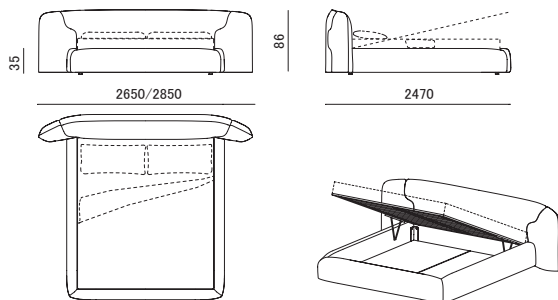

Theo Bed

Design:Yabu Pushelberg

※表示価格は日本国内のみ有効です。

TLE ベッド QS1/161/181

TLE セパレート 162/182

W.1550 D.2050 H.860(本体:H.350)	価格 ¥	B	A	K	W	Z	P	L	S	U
THEO-TLEQS1(PA)		2,114,000 <2,325,400>	2,144,000 <2,358,400>	2,204,000 <2,424,400>	2,262,000 <2,488,200>	2,442,000 <2,686,200>	2,602,000 <2,862,200>	2,789,000 <3,067,900>	3,206,000 <3,526,600>	3,463,000 <3,809,300>
W.1600 D.2000 H.860(本体:H.350)										
THEO-TLE161(PA)		2,114,000 <2,325,400>	2,144,000 <2,358,400>	2,204,000 <2,424,400>	2,262,000 <2,488,200>	2,442,000 <2,686,200>	2,602,000 <2,862,200>	2,789,000 <3,067,900>	3,206,000 <3,526,600>	3,463,000 <3,809,300>
THEO-TLE162(PA)		2,145,000 <2,359,500>	2,176,000 <2,393,600>	2,236,000 <2,459,600>	2,294,000 <2,523,400>	2,474,000 <2,721,400>	2,633,000 <2,896,300>	2,820,000 <3,102,000>	3,238,000 <3,561,800>	3,494,000 <3,843,400>
W.1800 D.2000 H.860(本体:H.350)										
THEO-TLE181(PA)		2,157,000 <2,372,700>	2,188,000 <2,406,800>	2,248,000 <2,472,800>	2,306,000 <2,536,600>	2,486,000 <2,734,600>	2,645,000 <2,909,500>	2,832,000 <3,115,200>	3,250,000 <3,575,000>	3,506,000 <3,856,600>
THEO-TLE182(PA)		2,159,000 <2,374,900>	2,190,000 <2,409,000>	2,250,000 <2,475,000>	2,308,000 <2,538,800>	2,488,000 <2,736,800>	2,647,000 <2,911,700>	2,835,000 <3,118,500>	3,252,000 <3,577,200>	3,508,000 <3,858,800>

TLE ベッド 16C1/18C1

W.1600 D.2000 H.860(本体:H.350)	価格 ¥	B	A	K	W	Z	P	L	S	U
THEO-TLE16C1(PA)		2,570,000 <2,827,000>	2,599,000 <2,858,900>	2,659,000 <2,924,900>	2,719,000 <2,990,900>	2,898,000 <3,187,800>	3,050,000 <3,355,000>	3,236,000 <3,559,600>	3,655,000 <4,020,500>	3,911,000 <4,302,100>
W.1800 D.2000 H.860(本体:H.350)										
THEO-TLE18C1(PA)		2,570,000 <2,827,000>	2,599,000 <2,858,900>	2,659,000 <2,924,900>	2,719,000 <2,990,900>	2,898,000 <3,187,800>	3,050,000 <3,355,000>	3,236,000 <3,559,600>	3,655,000 <4,020,500>	3,911,000 <4,302,100>