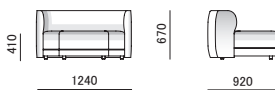

AS1209 ヲカセソフソフ
W.1240 D.920 H.670 SH.410