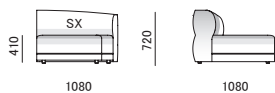

・納期：船便で約4～5ヵ月
 ・不適合張り地がありますのでお問い合わせ下さい。
 ※カバーの着脱可能

価格 ¥ B A K W Z P L S U

CN1311SX 左/右ハ ヲカセソフソフ
W.1330 D.1080 H.720/670 SH.410

W.1330 D.1080 H.720/670 SH.410

EMILE-CN1311DX	1,036,000	1,050,000	1,076,000	1,102,000	1,179,000	1,314,000	1,399,000	1,589,000	1,706,000
EMILE-CN1311SX	<1,139,600>	<1,155,000>	<1,183,600>	<1,212,200>	<1,296,900>	<1,445,400>	<1,538,900>	<1,747,900>	<1,876,600>
EMILE-CS65/52	117,000	122,000	128,000	134,000	152,000	174,000	195,000	237,000	257,000
	<128,700>	<134,200>	<140,800>	<147,400>	<167,200>	<191,400>	<214,500>	<260,700>	<282,700>
EMILE-CS50/50	77,000	80,000	86,000	91,000	109,000	131,000	140,000	180,000	198,000
	<84,700>	<88,000>	<94,600>	<100,100>	<119,900>	<144,100>	<154,000>	<198,000>	<217,800>
EMILE-CS40/40	70,000	73,000	77,000	82,000	97,000	120,000	128,000	165,000	180,000
	<77,000>	<80,300>	<84,700>	<90,200>	<106,700>	<132,000>	<140,800>	<181,500>	<198,000>

CN1011SX 左/右ハ ヲカセソフソフ
W.1080 D.1080 H.720/670 SH.410

W.1080 D.1080 H.720/670 SH.410

CS65/52 ハ ヲカセソフソフ
W.650 H.520

CS50/50 ハ ヲカセソフソフ
W.500 H.500

CS40/40 特々 -トカセソフソフ
W.400 H.400

EMILE-CN1011DX	975,000	987,000	1,010,000	1,033,000	1,104,000	1,227,000	1,302,000	1,472,000	1,575,000
EMILE-CN1011SX	<1,072,500>	<1,085,700>	<1,111,000>	<1,136,300>	<1,214,400>	<1,349,700>	<1,432,200>	<1,619,200>	<1,732,500>
EMILE-CS65/52	117,000	122,000	128,000	134,000	152,000	174,000	195,000	237,000	257,000
	<128,700>	<134,200>	<140,800>	<147,400>	<167,200>	<191,400>	<214,500>	<260,700>	<282,700>
EMILE-CS50/50	77,000	80,000	86,000	91,000	109,000	131,000	140,000	180,000	198,000
	<84,700>	<88,000>	<94,600>	<100,100>	<119,900>	<144,100>	<154,000>	<198,000>	<217,800>
EMILE-CS40/40	70,000	73,000	77,000	82,000	97,000	120,000	128,000	165,000	180,000
	<77,000>	<80,300>	<84,700>	<90,200>	<106,700>	<132,000>	<140,800>	<181,500>	<198,000>