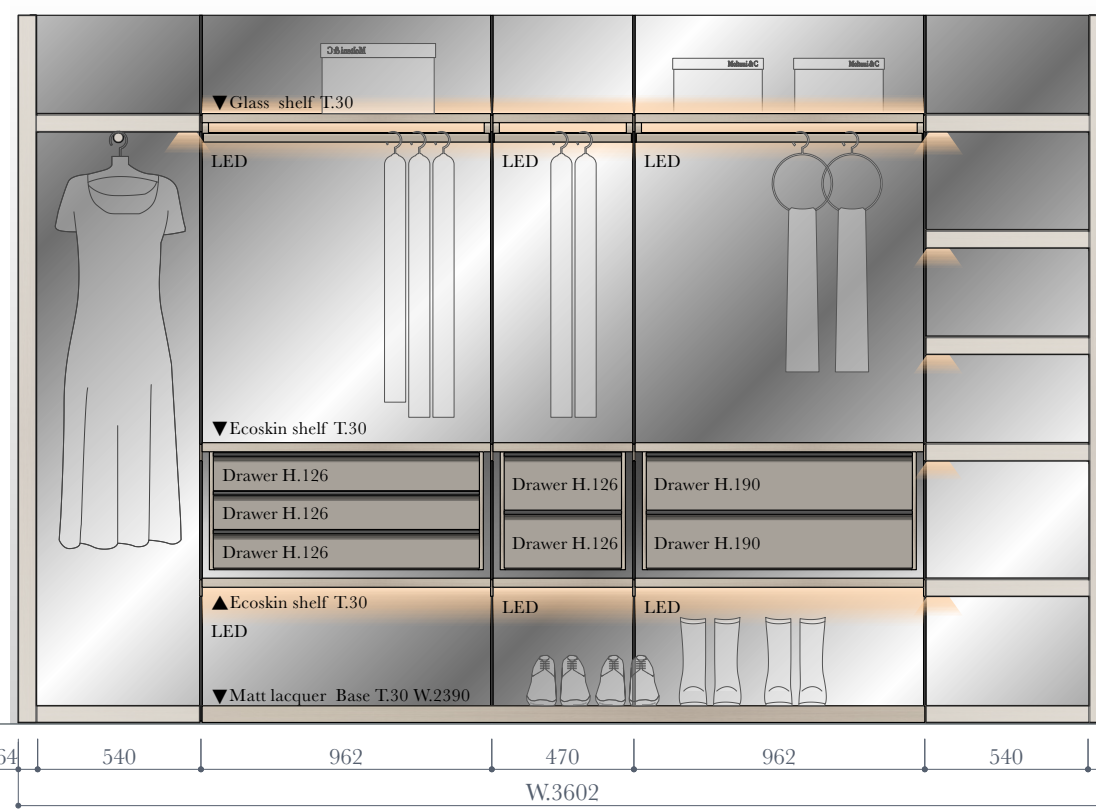

# MASTER DRESSING

SMART SOLUTION

10  
W, I, C

Open unit  
¥6,167,000  
< 6,783,700 >

LED lighting system  
¥2,404,000  
< 2,644,400 >

Unit Total  
¥8,571,000  
< 9,428,100 >

W.3602 D.2015(本体D.600) H.2343  
LED lighting bar : Remote controler light

Top view

[Vanity mirror : W.940 D.50 H.1250]

Front view (A)

Front view (B)

Front view (C)

- Structure
- Structure Backpanel**  
Melamine colours / Mirror
- End cover profile**  
Metal painting colours
- Shelf bracket**  
Metal painting colours
- External fittings
- Ecoskin shelf top**  
Ecoskin colours
- Glass shelf top**  
Transparent glass only
- Hanger rail/Profiles**  
Metal painting colours