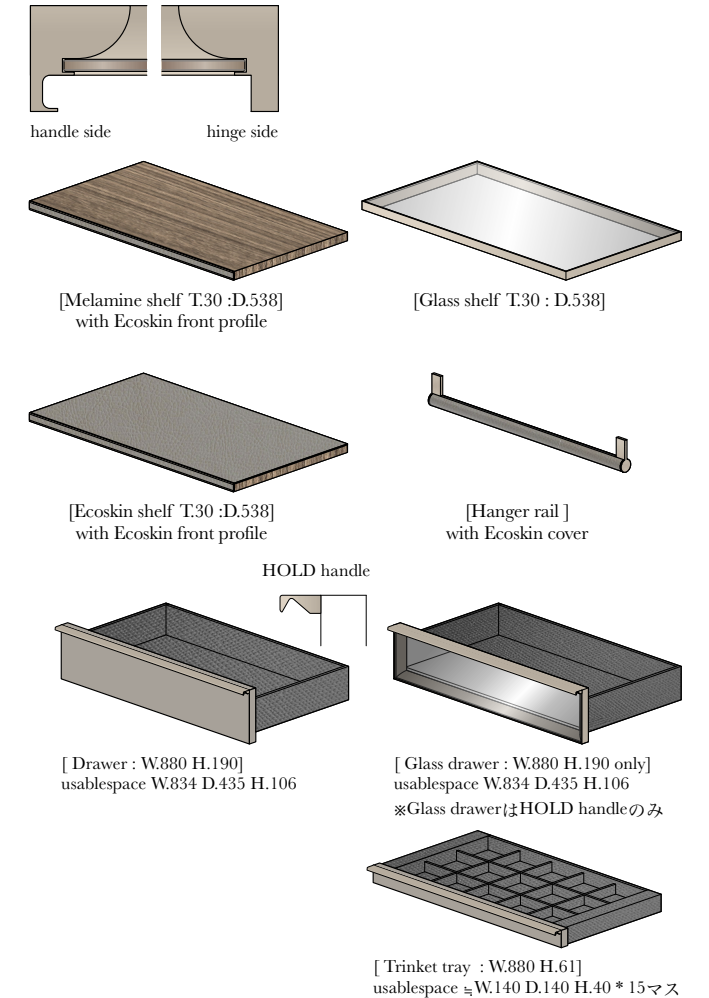

GLISS MASTER

SMART SOLUTION

09
W, I, C

Open unit
¥4,840,000
< 5,324,000 >

LED lighting system
¥1,645,000
< 1,809,500 >

W.3216 D.2115(本体D.595) H.2343

LED lighting bar : Remote controler light

- Open unit Structure
Structure Base / Top / Partition
Melamine Light chestnut
Structure Backpanel
Melamine Piqué /
Matt lacquer London sky
Frame partition
Metal painting Iris with
Eoskin Mink front cover
Sidepanel
Melamine Light chestnut

- Internal fittings
Shelf
Melamine Light chestnut
Eoskin shelf top
Eoskin Mink
Glass shelf top
Transparent glass only
Drawer & Tray structure
Metal painting Iris
Drawer & Tray front
Matt lacquer London sky
Glass drawer front
Transparent glass only
Drawer & Tray inside
Melamine Saffiano grey only
Drawer & tray HOLD handle
Metal painting Iris
Hanger rails / Shelves profile
Metal painting Iris with
Eoskin Mink front cover

- GLASS Hinged door
Door front
Transparent glass
Handle / Extension profile
Metal painting Iris

GLASS hinged door
¥1,432,000
< 1,575,200 >

Unit Total
¥7,917,000
< 8,708,700 >

GLASS

* 電気工事が必須です。電源位置、配線方法を設計担当者へご相談下さい。