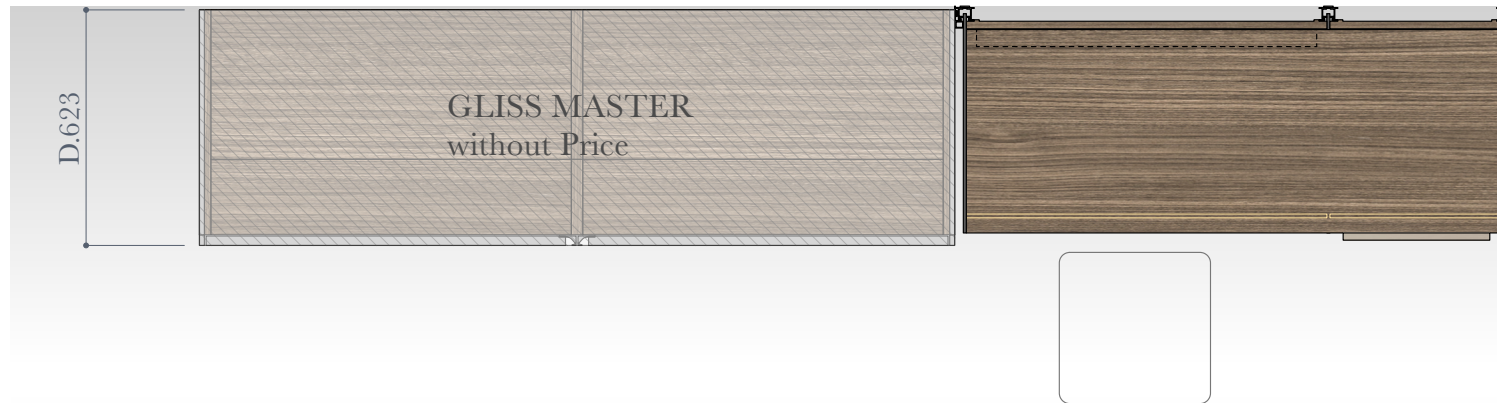

[Drawer : W.416 H.190]
usable space W.370 D.435 H.106

Top view