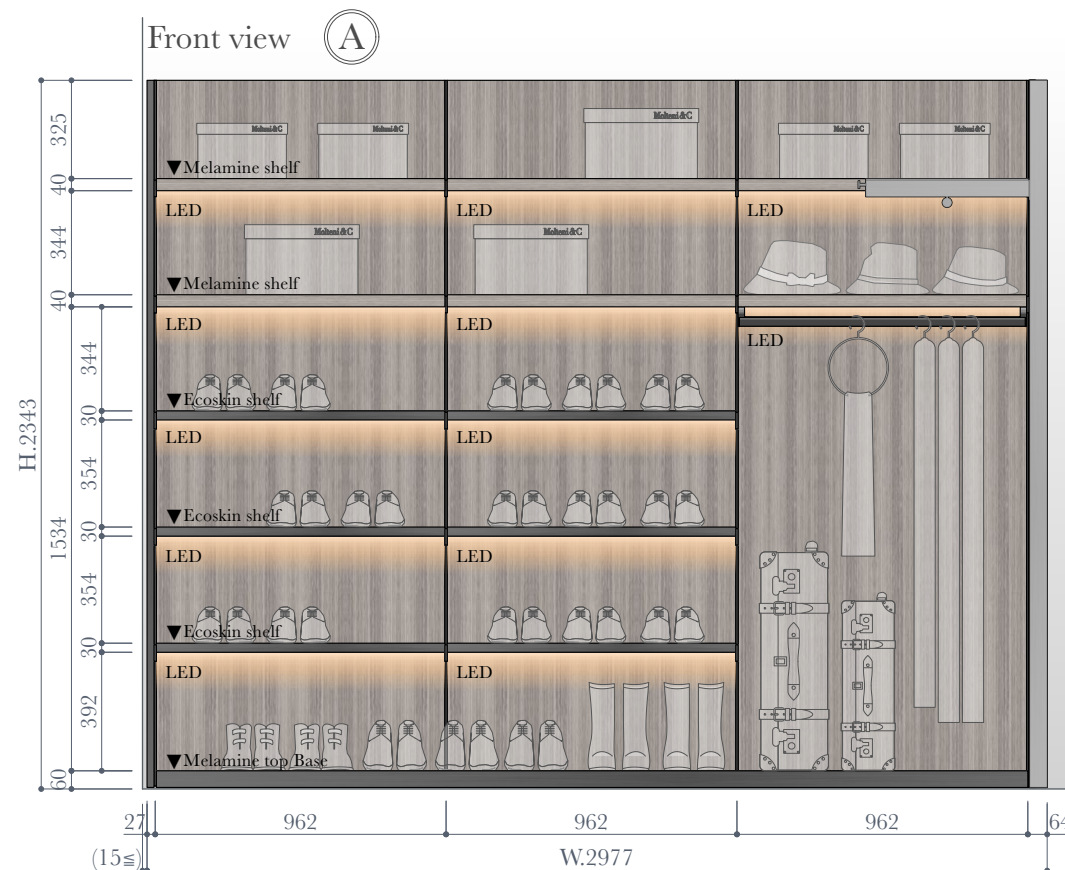

- Structure
- **Structure Backpanel**
  Melamine Silver cembran / Mirror
- **End cover profile**
  Metal painting Pewtercolour
- **Shelf bracket**
  Metal painting Pewtercolour

- External fittings
- **Melamine shelf**
  Melamine Silver cembran
- **Melamine base top**
  Melamine Silver cembran
- **Ecoskin shelf top**
  Ecoskin Mink
- **Pull-out coat hanger**
  /Hanger rails/Profiles
  Metal painting Pewtercolour