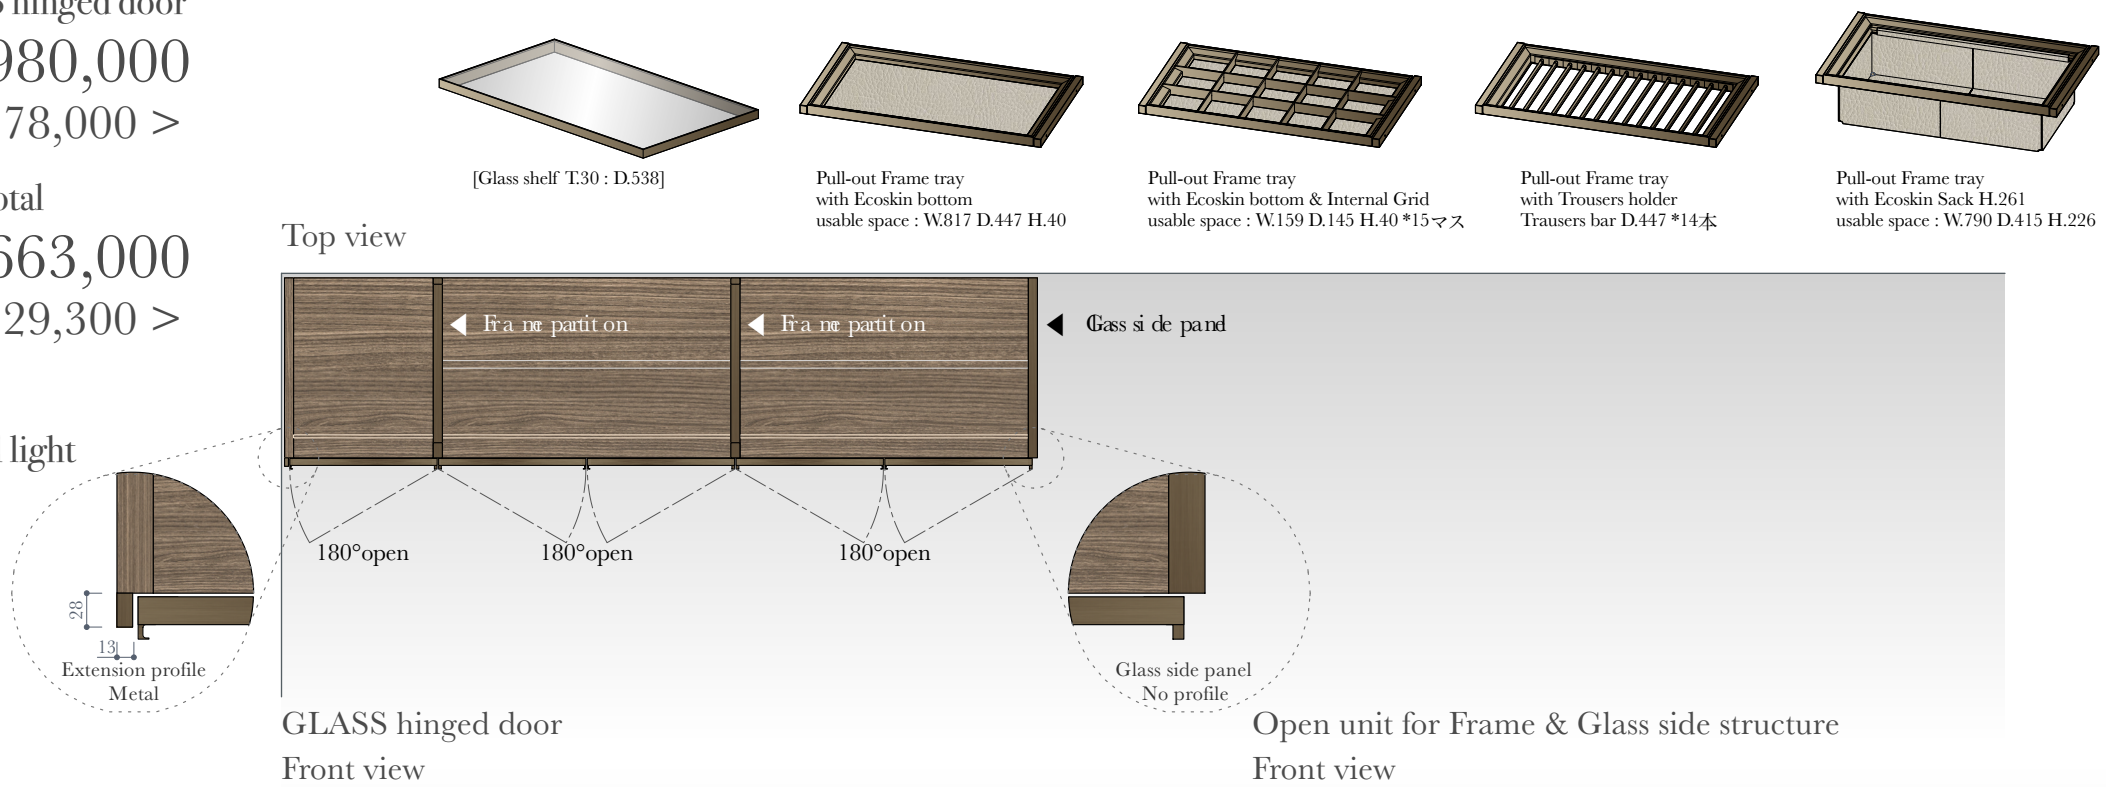

* 電気工事が必須です。電源位置、配線方法を設計担当者へご相談下さい。