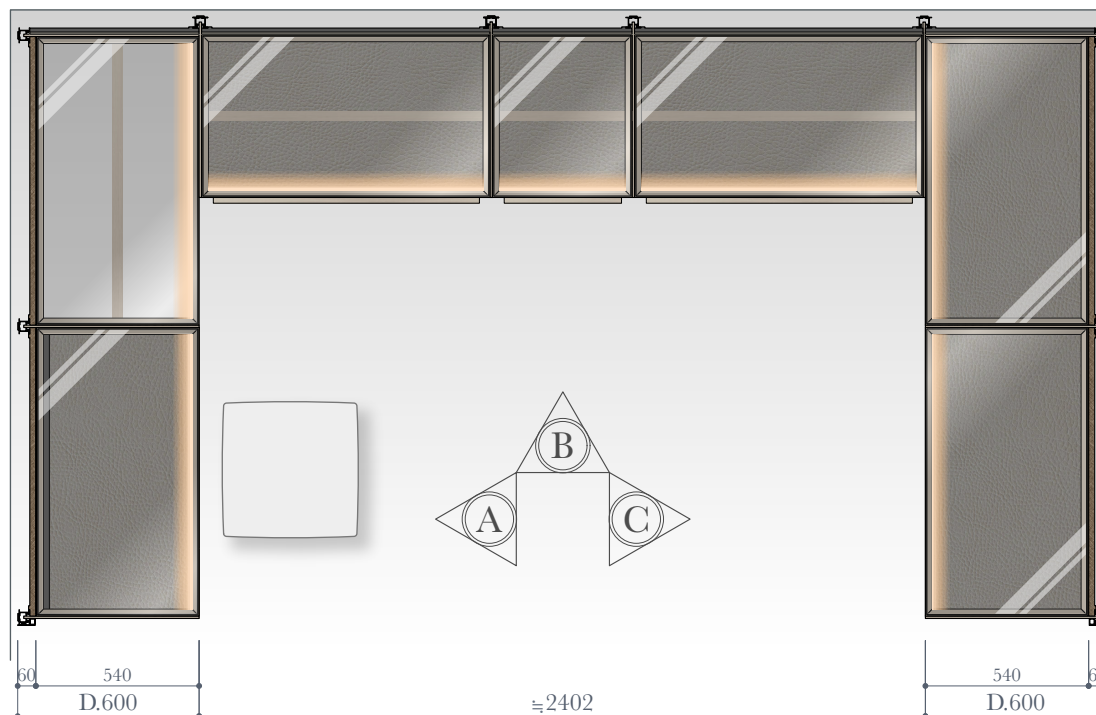

# MASTER DRESSING

SMART SOLUTION

10  
W, I, C

Open unit  
¥6,167,000  
< 6,783,700 >

LED lighting system  
¥2,404,000  
< 2,644,400 >

Unit Total  
¥8,571,000  
< 9,428,100 >

W.3602 D.2015(本体D.600) H.2343  
LED lighting bar : Remote controler light

Top view

[Vanity mirror : W.940 D.50 H.1250]

Front view (A)

Front view (B)

Front view (C)

- Structure
- Structure Backpanel**  
Melamine colours / Mirror
- End cover profile**  
Metal painting colours
- Shelf bracket**  
Metal painting colours
- External fittings
- Ecoskin shelf top**  
Ecoskin colours
- Glass shelf top**  
Transparent glass only
- Hanger rail/Profiles**  
Metal painting colours