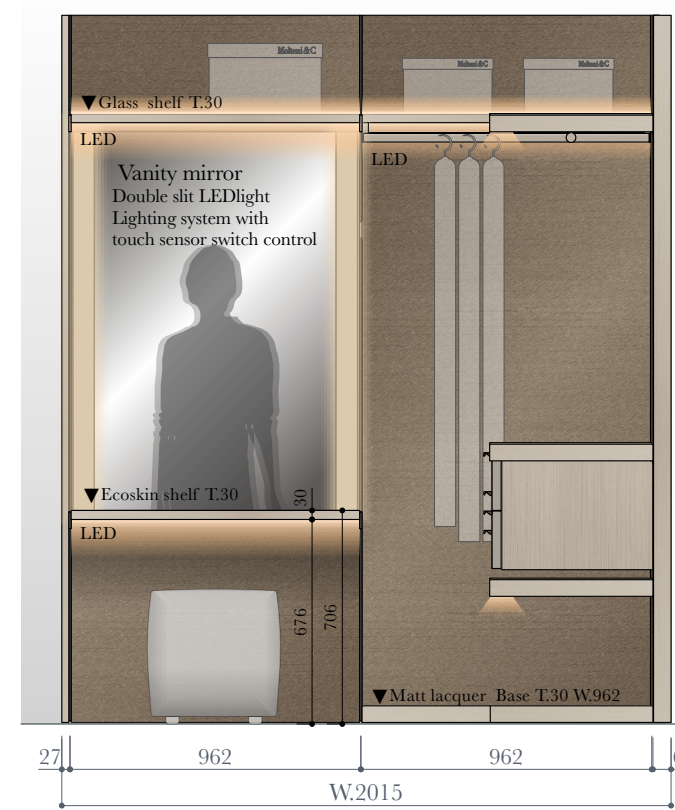

# MASTER DRESSING

SMART SOLUTION

10  
W, I, C

Open unit  
¥6,167,000  
< 6,783,700 >

LED lighting system  
¥2,404,000  
< 2,644,400 >

Unit Total  
¥8,571,000  
< 9,428,100 >

W.3602 D.2015(本体D.600) H.2343  
LED lighting bar : Remote controler light

Top view

[Vanity mirror : W.940 D.50 H.1250]

Front view (A)

Front view (B)

Front view (C)

- Structure
- Structure Backpanel**  
Melamine colours / Mirror
- End cover profile**  
Metal painting colours
- Shelf bracket**  
Metal painting colours
- External fittings
- Ecoskin shelf top**  
Ecoskin colours
- Glass shelf top**  
Transparent glass only
- Hanger rail/Profiles**  
Metal painting colours