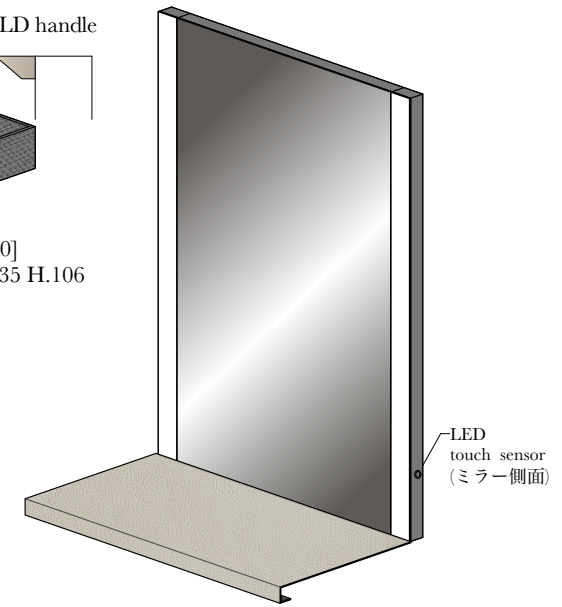

[Vanity mirror : W.940 T.50 H.1250]
[Ecoskin cover : W.954 D.488 T.44]