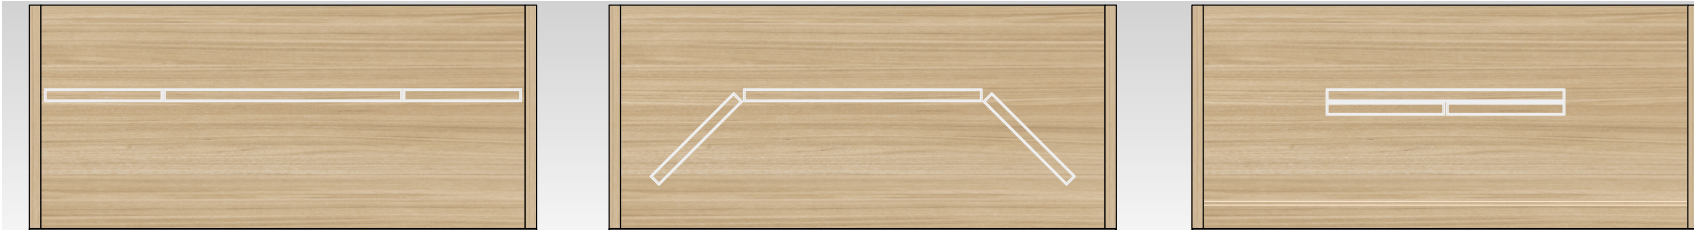

BEAUTÉ for GLISS MASTER DRESSER

SMART SOLUTION

Unit Total SPECIALE WOOD

¥4,662,000

< 5,126,200 >

W.1342 D.595 H.2343

LED_1 : Remote controler light for shelves

LED_2 : Touch sensor light for Mirror

Trinket tray

- BEAUTÉ Vanitey
- Structure Base / Top / Partiton
- Wood Sunrise oak (SPECIAL)
- Structure Backpanel / Trinket tray & Counter
- Ecoskin Hemp
- Sidepanel
- Wood Sunrise oak (SPECIAL)
- Front profiles
- Metal painting Iris
- 2 Folding side Mirror
- Mirror
- Side drawer unit with internal Tray structure
- Wood Sunrise oak (SPECIAL)
- Drawer front
- Ecoskin Hemp

Top view

*電気工事が必須です。電源位置、配線方法を設計担当者へご相談下さい。

*トリンケットトレイ内部に1口コンセント+1口USBを設けることが可能です