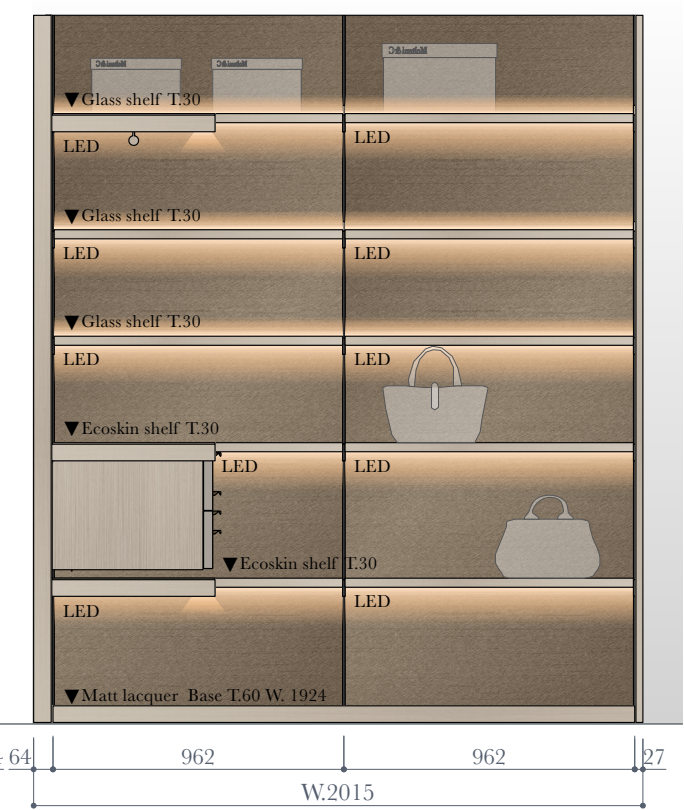

# MASTER DRESSING

SMART SOLUTION

10  
W, I, C

Open unit  
¥6,167,000  
< 6,783,700 >

LED lighting system  
¥2,404,000  
< 2,644,400 >

Unit Total  
¥8,571,000  
< 9,428,100 >

W.3602 D.2015(本体D.600) H.2343  
LED lighting bar : Remote controler light

Top view

[Vanity mirror : W.940 D.50 H.1250]

Front view (A)

Front view (B)

Front view (C)

- Structure
- Structure Backpanel**  
Melamine colours / Mirror
- End cover profile**  
Metal painting colours
- Shelf bracket**  
Metal painting colours
- External fittings
- Ecoskin shelf top**  
Ecoskin colours
- Glass shelf top**  
Transparent glass only
- Hanger rail/Profiles**  
Metal painting colours

# BEAUTÉ for GLISS MASTER DRESSER

SMART SOLUTION

Unit Total SPECIALE WOOD

¥4,662,000

< 5,126,200 >

W.1342 D.595 H.2343

LED\_1 : Remote controler light for shelves

LED\_2 : Touch sensor light for Mirror