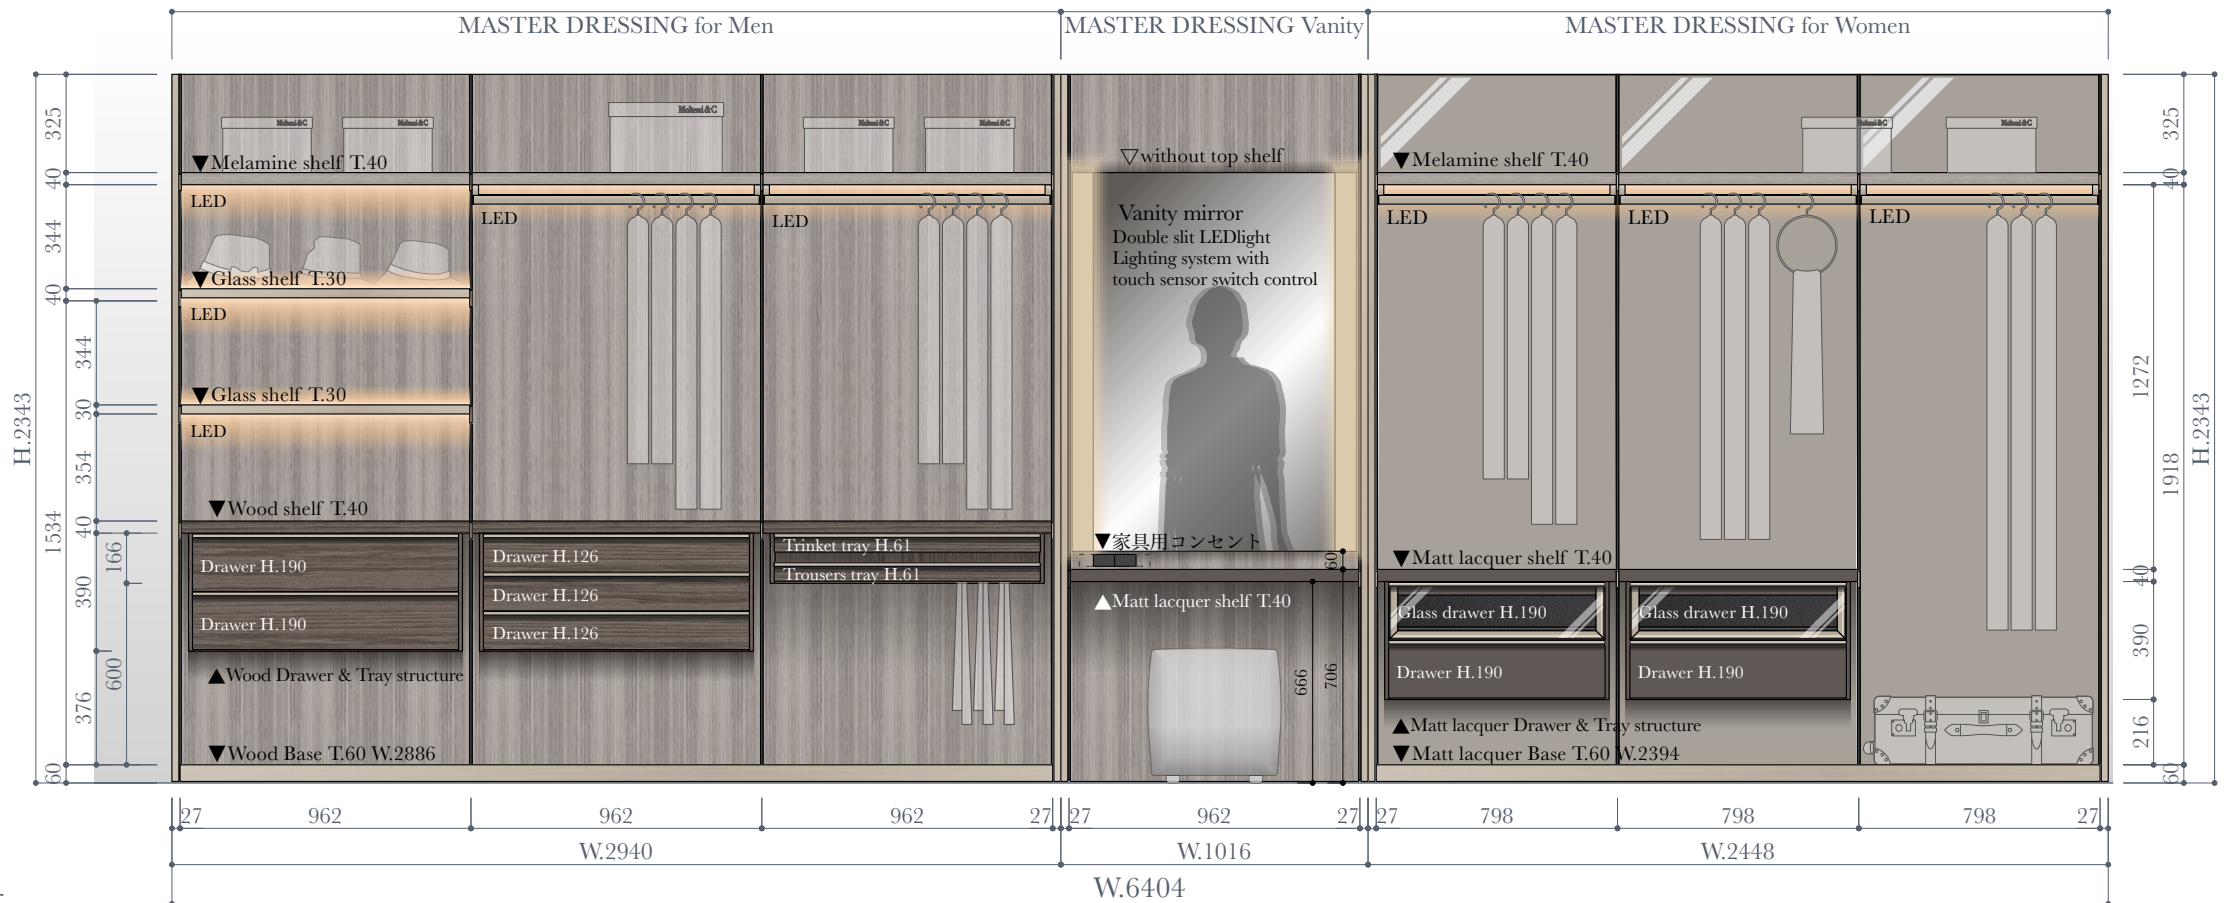

Open units for Men ¥2,961,000 < 3,257,100 >	Total ¥3,756,000 < 4,131,600 >	Vanity mirror with LED lighting system ¥811,000 < 892,100 >	Open units for Women ¥2,331,000 < 2,564,100 >	Total ¥2,958,000 < 3,253,800 >
LED lighting system ¥795,000 < 874,500 >		LED lighting system ¥627,000 < 689,700 >		

Front view