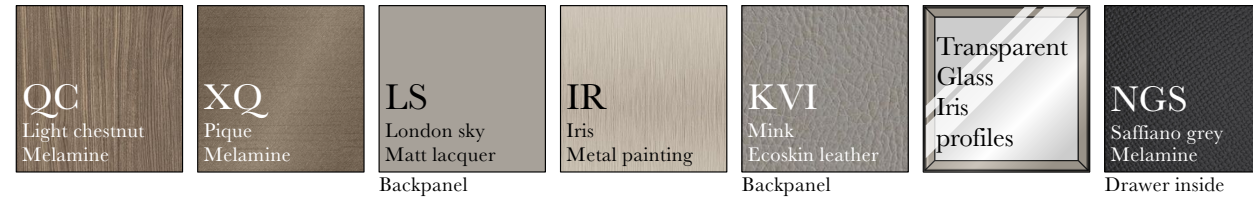

GLISS MASTER

SMART SOLUTION

09
W, I, C