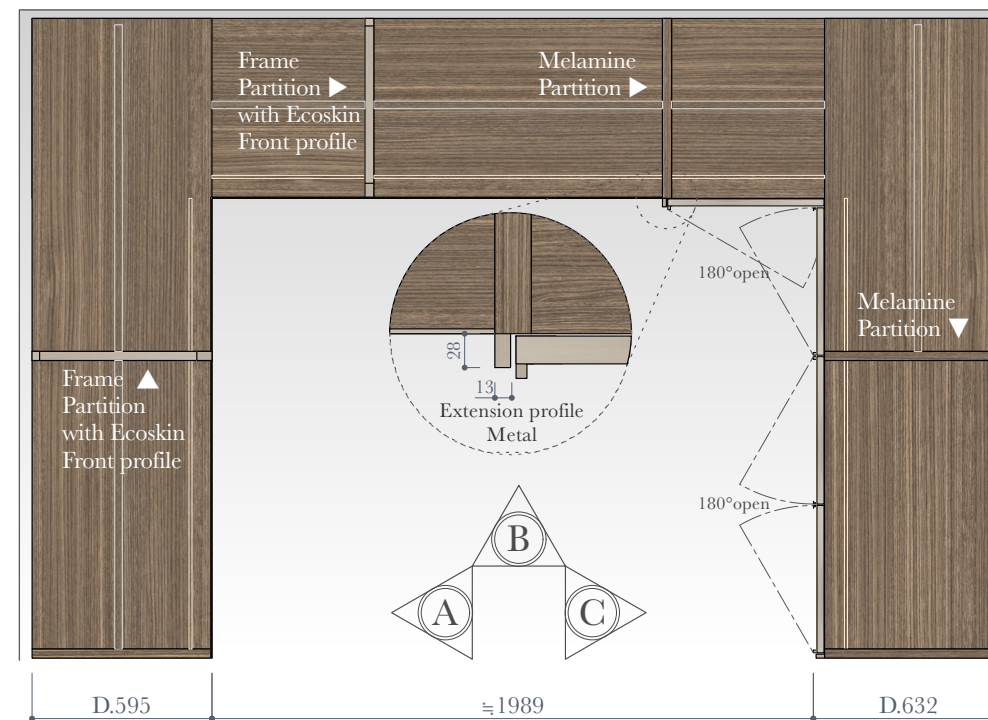

- Internal fittings  
**Shelf**  
 Melamine Light chestnut  
**Eoskin shelf top**  
 Eoskin Mink  
**Glass shelf top**  
 Transparent glass only  
**Drawer & Tray structure**  
 Metal painting Iris  
**Drawer & Tray front**  
 Matt lacquer London sky  
**Glass drawer front**  
 Transparent glass only  
**Drawer & Tray inside**  
 Melamine Saffiano grey only  
**Drawer & tray HOLD handle**  
 Metal painting Iris  
**Hanger rails / Shelves profile**  
 Metal painting Iris with  
 Eoskin Mink front cover

- GLASS Hinged door  
**Door front**  
 Transparent glass  
**Handle / Extension profile**  
 Metal painting Iris

GLASS hinged door  
¥1,432,000  
< 1,575,200 >

Unit Total  
¥7,917,000  
< 8,708,700 >

Front view (A)

Top view

Front view (B)