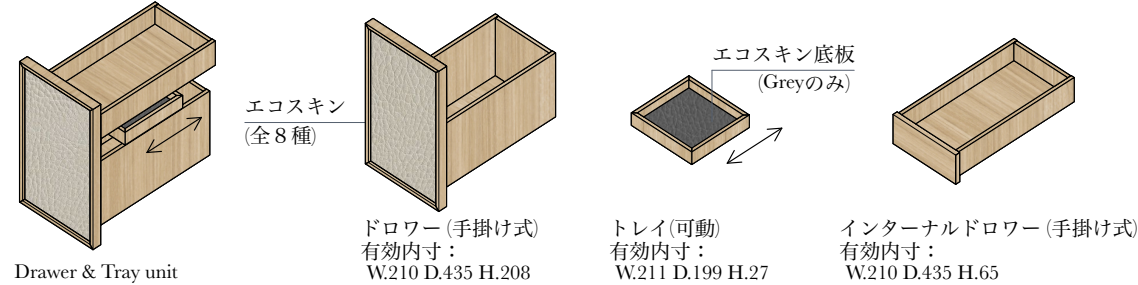

BEAUTÉ for GLISS MASTER DRESSER

SMART SOLUTION

Unit Total SPECIALE WOOD

¥4,662,000

< 5,126,200 >

W.1342 D.595 H.2343

LED_1 : Remote controler light for shelves

LED_2 : Touch sensor light for Mirror

Trinket tray

- BEAUTÉ Vanitey
- Structure Base / Top / Partiton
- Wood Sunrise oak (SPECIAL)
- Structure Backpanel / Trinket tray & Counter
- Ecoskin Hemp
- Sidepanel
- Wood Sunrise oak (SPECIAL)
- Front profiles
- Metal painting Iris
- 2 Folding side Mirror
- Mirror
- Side drawer unit with internal Tray structure
- Wood Sunrise oak (SPECIAL)
- Drawer front
- Ecoskin Hemp

*電気工事が必須です。電源位置、配線方法を設計担当者へご相談下さい。

*トリンケットトレイ内部に1口コンセント+1口USBを設けることが可能です