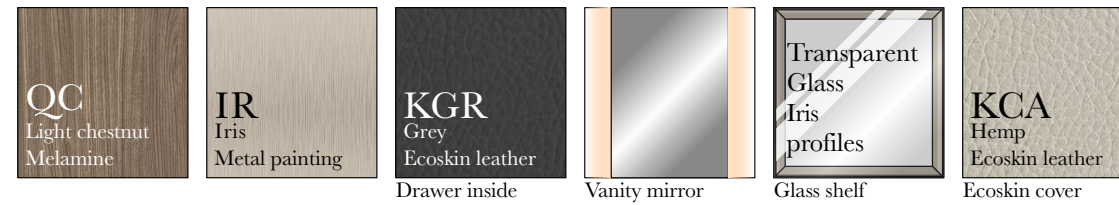

- Structure

- Structure Backpanel**  
Melamine Light chestnut
- End cover profile**  
Metal painting Iris
- Shelf bracket**  
Metal painting Iris

- External fittings

- Shelf**  
Melamine Light chestnut
- Glass shelf top**  
Transparent glass only
- Drawer front**  
Melamine Light chestnut
- Drawer inside**  
Melamine Saffiano grey only
- Drawer HOLD handle**  
/Profiles  
Metal painting Iris
- Vanity mirror front**  
Mirror
- Ecoskin cover for Desk**  
Ecoskin Hemp