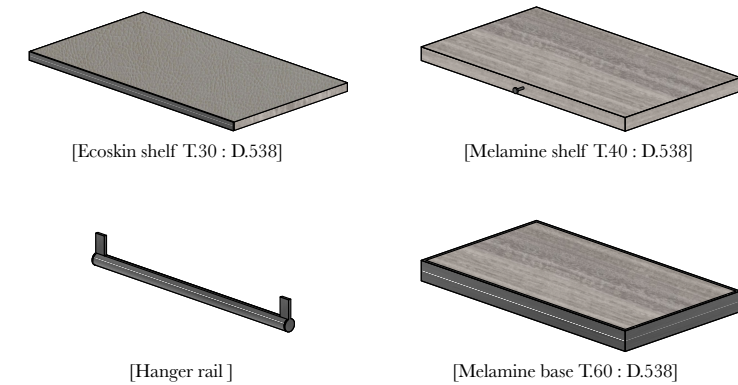

Open unit
¥2,461,000
< 2,707,100 >

LED lighting system
¥1,525,000
< 1,677,500 >

Unit Total
¥3,986,000
< 4,384,600 >

W.2977 D.1593(本体D.600) H.2343
LED lighting bar : Remote controler light