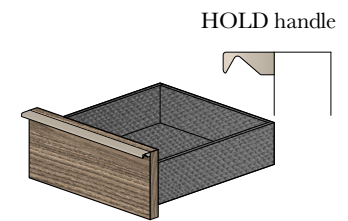

- Structure

- Structure Backpanel**  
Melamine Light chestnut
- End cover profile**  
Metal painting Iris
- Shelf bracket**  
Metal painting Iris

- External fittings

- Shelf**  
Melamine Light chestnut
- Glass shelf top**  
Transparent glass only
- Drawer front**  
Melamine Light chestnut
- Drawer inside**  
Melamine Saffiano grey only
- Drawer HOLD handle**  
/Profiles  
Metal painting Iris
- Vanity mirror front**  
Mirror
- Ecoskin cover for Desk**  
Ecoskin Hemp