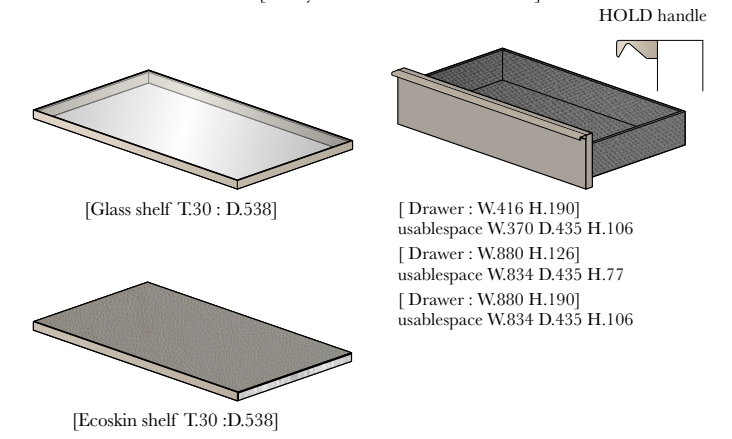

[Vanity mirror : W.940 D.50 H.1250]