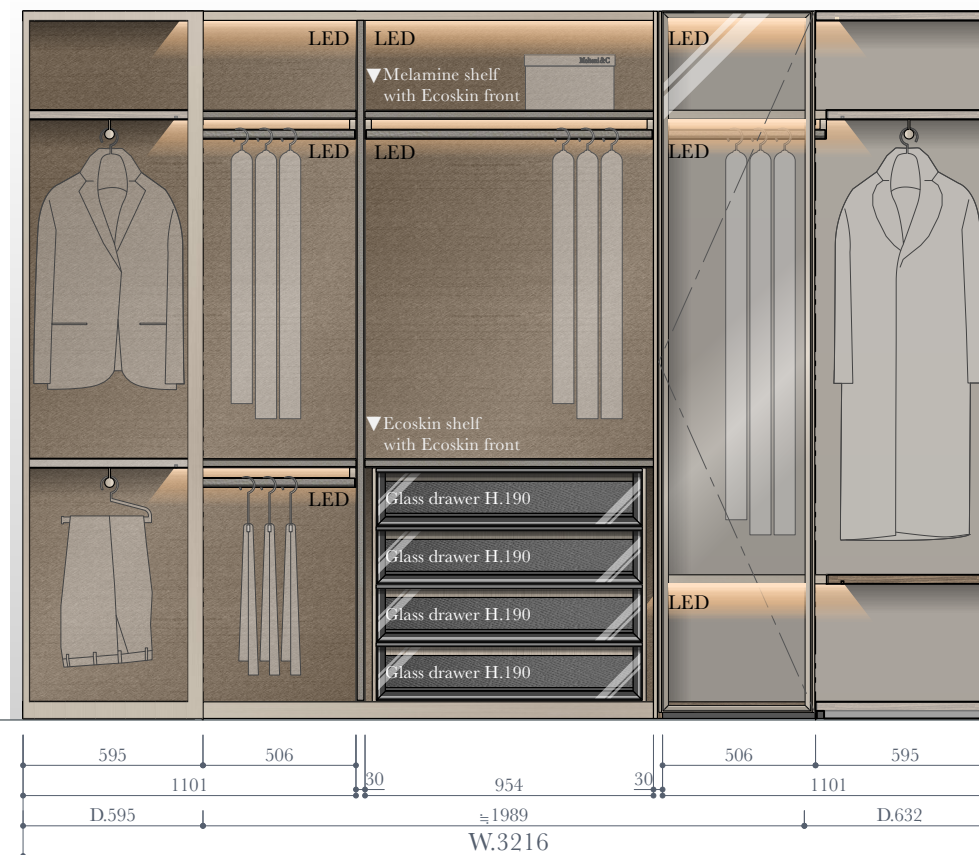

Front view (B)