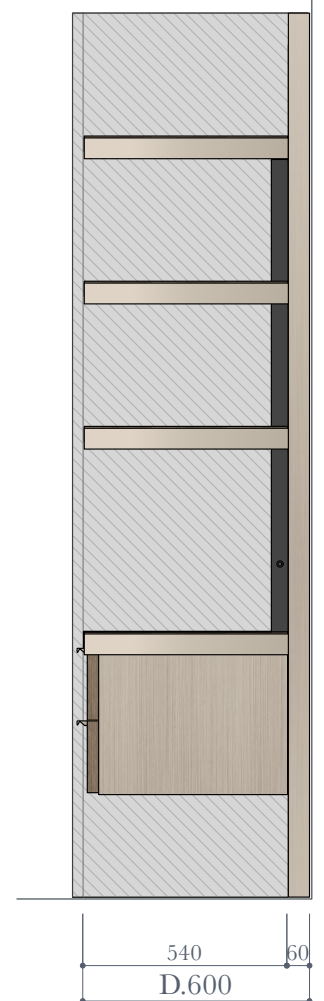

- Open unit Structure
- Structure Base / Top**  
Melamine Light chestnut
- Frame partiton**  
Metal painting Bronze
- Structure Backpanel**  
Melamine Piqué
- Sidepanel**  
Melamine Light chestnut /  
Transparet stopsol glass

Top view

[Vanity mirror : W.940 D.50 H.1250]

Front view (A)

Front view (B)

Front view (C)

- Structure
- Structure Backpanel**  
Melamine colours / Mirror
- End cover profile**  
Metal painting colours
- Shelf bracket**  
Metal painting colours
- External fittings
- Ecoskin shelf top**  
Ecoskin colours
- Glass shelf top**  
Transparent glass only
- Hanger rail/Profiles**  
Metal painting colours

Trinket tray

- BEAUTÉ Vanitey
- Structure Base / Top / Partiton
- Wood Sunrise oak (SPECIAL)
- Structure Backpanel / Trinket tray & Counter
- Ecoskin Hemp
- Sidepanel
- Wood Sunrise oak (SPECIAL)
- Front profiles
- Metal painting Iris
- 2 Folding side Mirror
- Mirror
- Side drawer unit with internal Tray structure
- Wood Sunrise oak (SPECIAL)
- Drawer front
- Ecoskin Hemp

[ Drawer : W.416 H.190 ]  
usable space W.370 D.435 H.106

Top view

[Vanity mirror : W.940 T.50 H.1250]  
[Ecoskin cover : W.954 D.488 T.44]

Dresser open unit  
Front view

Side view

\*背面に下地補強が必須です。 木合板9 mm以上を推奨します  
電気工事が必須です 電源位置 配線方法を設計担当者へご相談下さい