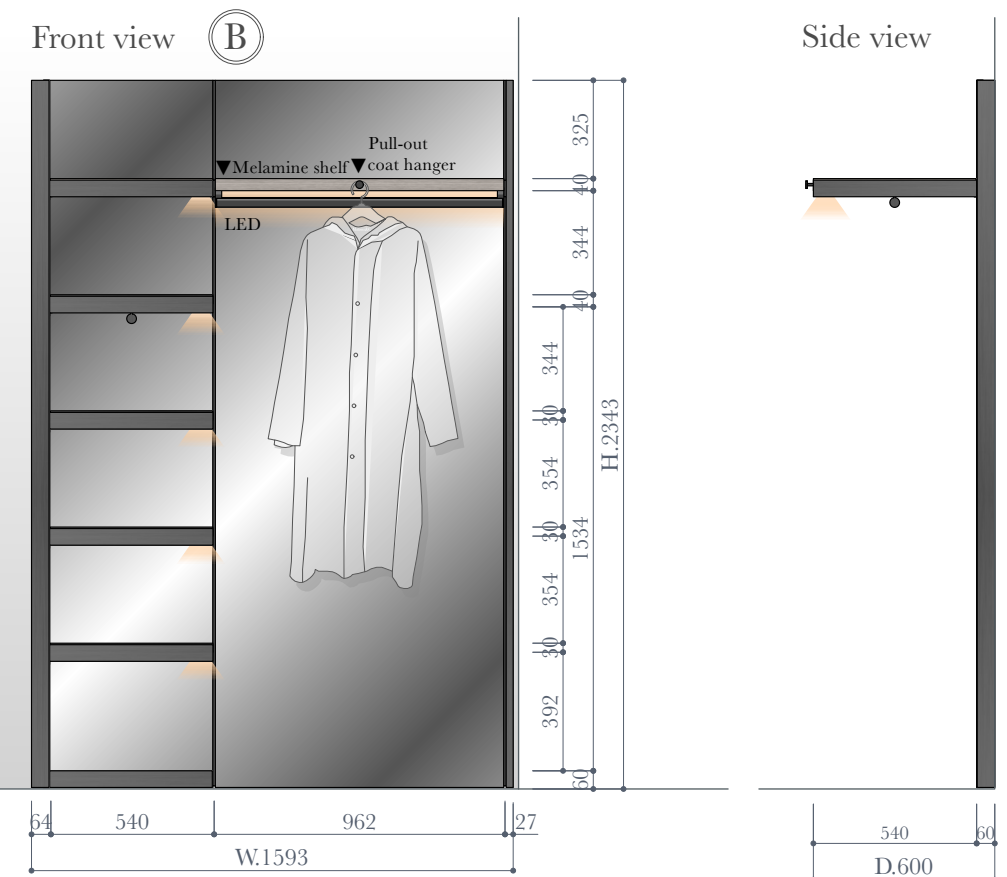

- Structure
- **Structure Backpanel**
  Melamine Silver cembran / Mirror
- **End cover profile**
  Metal painting Pewtercolour
- **Shelf bracket**
  Metal painting Pewtercolour

- External fittings
- **Melamine shelf**
  Melamine Silver cembran
- **Melamine base top**
  Melamine Silver cembran
- **Ecoskin shelf top**
  Ecoskin Mink
- **Pull-out coat hanger**
  /Hanger rails/Profiles
  Metal painting Pewtercolour