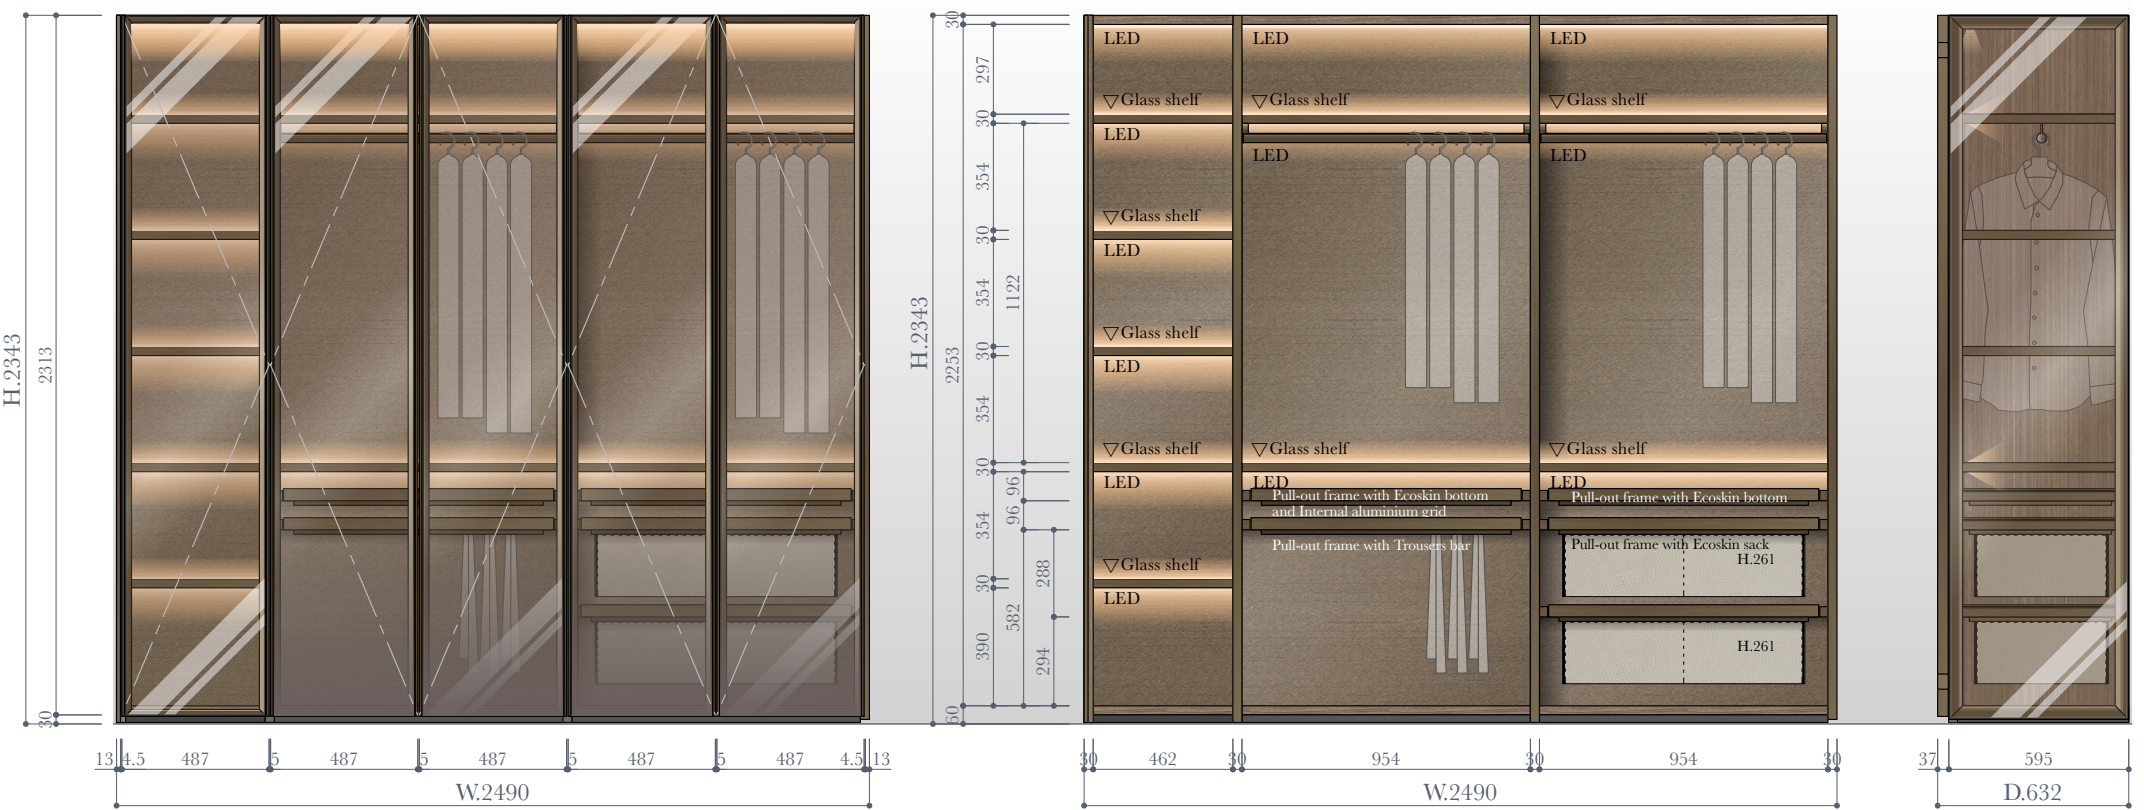

* 電気工事が必須です。電源位置、配線方法を設計担当者へご相談下さい。