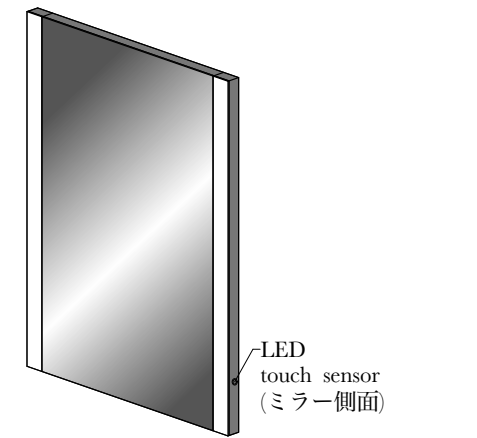

Open unit
¥6,167,000
< 6,783,700 >

LED lighting system
¥2,404,000
< 2,644,400 >

Unit Total
¥8,571,000
< 9,428,100 >

W.3602 D.2015(本体D.600) H.2343
LED lighting bar : Remote controler light

Top view