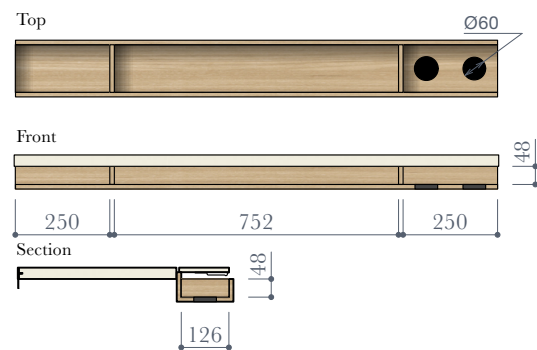

BEAUTÉ for GLISS MASTER DRESSER

SMART SOLUTION

Unit Total SPECIALE WOOD

¥4,662,000

< 5,126,200 >

W.1342 D.595 H.2343

LED_1 : Remote controler light for shelves

LED_2 : Touch sensor light for Mirror

Trinket tray