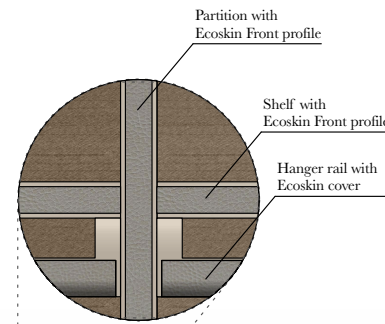

Open unit
¥4,840,000
< 5,324,000 >

LED lighting system
¥1,645,000
< 1,809,500 >

W.3216 D.2115(本体D.595) H.2343

LED lighting bar : Remote controler light

- Open unit Structure
Structure Base / Top / Partition
Melamine Light chestnut
Structure Backpanel
Melamine Piqué /
Matt lacquer London sky
Frame partition
Metal painting Iris with
Eoskin Mink front cover
Sidepanel
Melamine Light chestnut

- Internal fittings
Shelf
Melamine Light chestnut
Eoskin shelf top
Eoskin Mink
Glass shelf top
Transparent glass only
Drawer & Tray structure
Metal painting Iris
Drawer & Tray front
Matt lacquer London sky
Glass drawer front
Transparent glass only
Drawer & Tray inside
Melamine Saffiano grey only
Drawer & tray HOLD handle
Metal painting Iris
Hanger rails / Shelves profile
Metal painting Iris with
Eoskin Mink front cover

- GLASS Hinged door
Door front
Transparent glass
Handle / Extension profile
Metal painting Iris

GLASS hinged door
¥1,432,000
< 1,575,200 >

Unit Total
¥7,917,000
< 8,708,700 >