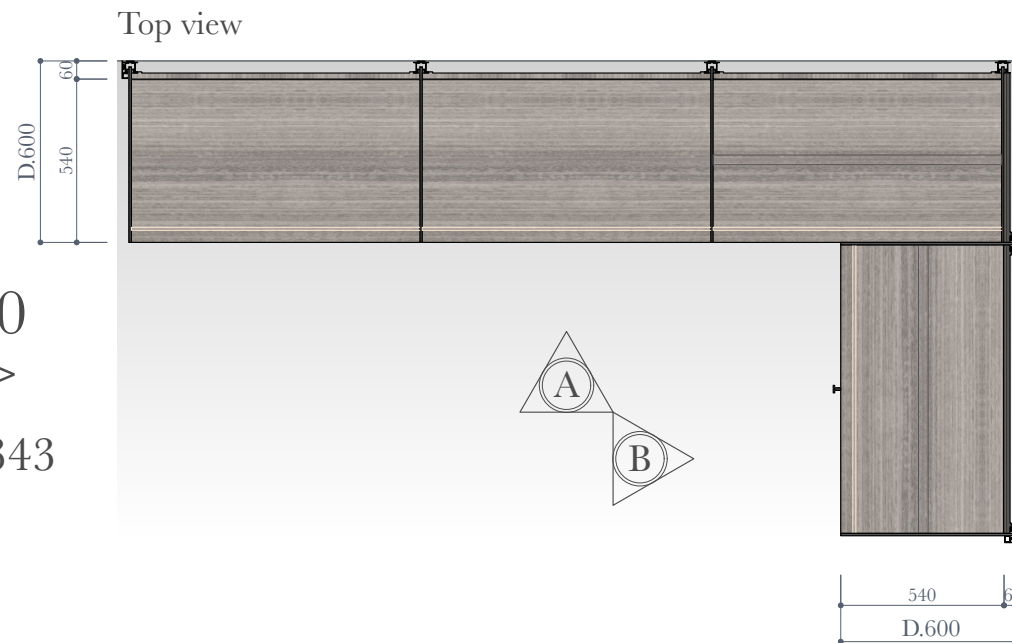

W.2977 D.1593(本体D.600) H.2343  
LED lighting bar : Remote controler light

- Structure
- Structure Backpanel**  
Melamine Silver cembran / Mirror
- End cover profile**  
Metal painting Pewtercolour
- Shelf bracket**  
Metal painting Pewtercolour