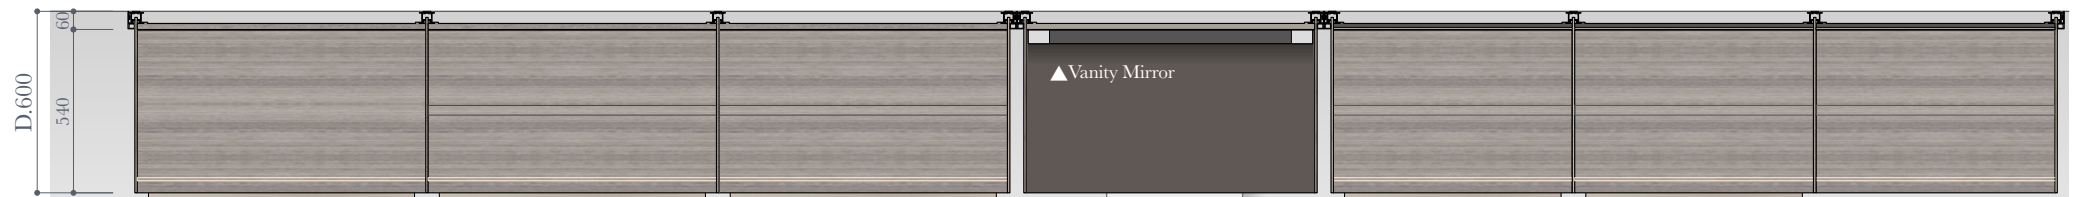

**Drawer & tray HOLD handle**

/Hanger rails/Profiles

Metal painting Iris

**Vanity mirror front**

Mirror

HOLD handle

Top view

Open units for Men ¥2,961,000 < 3,257,100 >	Total ¥3,756,000 < 4,131,600 >	Vanity mirror with LED lighting system ¥811,000 < 892,100 >	Open units for Women ¥2,331,000 < 2,564,100 >	Total ¥2,958,000 < 3,253,800 >
LED lighting system ¥795,000 < 874,500 >		LED lighting system ¥627,000 < 689,700 >		