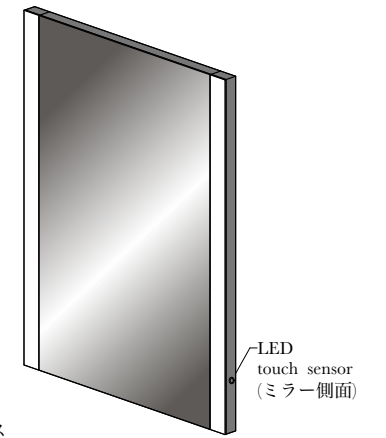

**Drawer & tray HOLD handle**

/Hanger rails/Profiles

Metal painting Iris

**Vanity mirror front**

Mirror

HOLD handle

Top view

Open units for Men ¥2,961,000 < 3,257,100 >	Total ¥3,756,000 < 4,131,600 >	Vanity mirror with LED lighting system ¥811,000 < 892,100 >	Open units for Women ¥2,331,000 < 2,564,100 >	Total ¥2,958,000 < 3,253,800 >
LED lighting system ¥795,000 < 874,500 >		LED lighting system ¥627,000 < 689,700 >		